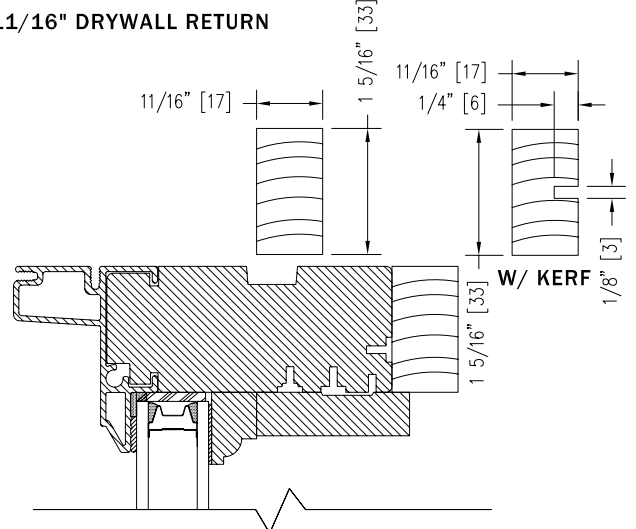

CASEMENT/AWNING/AUXILIARY INTERIOR OPTIONS

EXTENSION JAMB

7/16\"/>

STEP JAMB

9/16\"/>

1 PIECE STEP JAMB

11/16\"/>

Notes:

Dynamically configure section details to your specific needs by going to EagleWindow.com, select Wintelligence.
Eagle Window & Door reserves the right to change the specifications without notice.

DRAWING # AD3070
SCALE: 6"=1'-0"
REVISION: 2/2/09