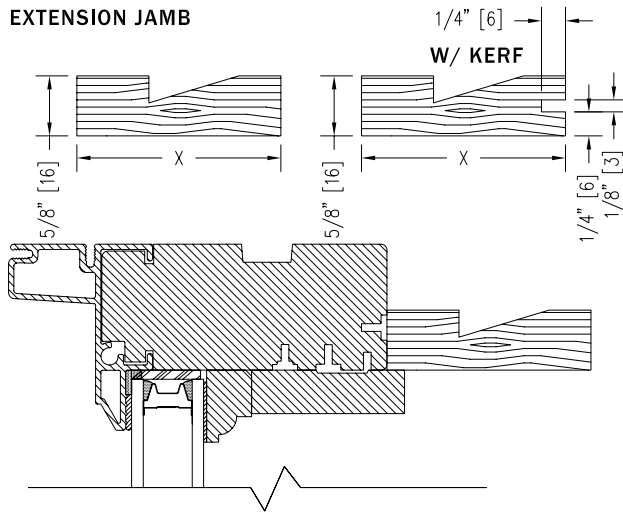

CASEMENT/AWNING/AUXILIARY INTERIOR OPTIONS

EXTENSION JAMB

7/16\"/>

STEP JAMB

9/16\"/>

1 PIECE STEP JAMB

11/16\"/>

Notes:

Dynamically configure section details to your specific needs by going to EagleWindow.com, select Wintelligence.
Eagle Window & Door reserves the right to change the specifications without notice.

DRAWING # AD3070
SCALE: 6"=1'-0"
REVISION: 2/2/09