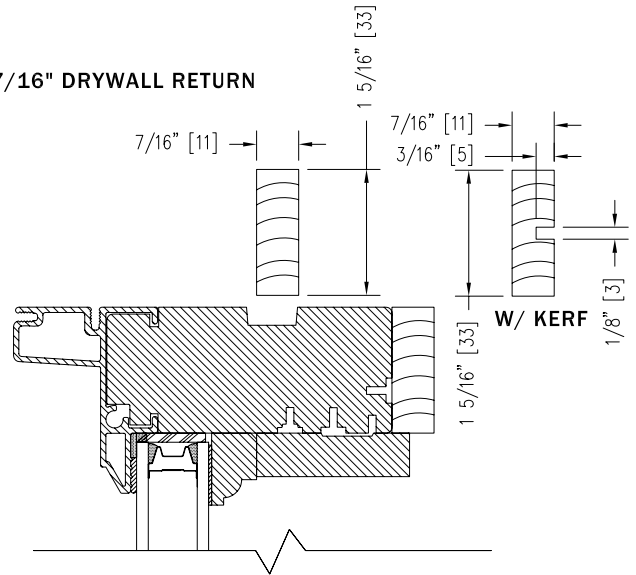

CASEMENT/AWNING/AUXILIARY INTERIOR OPTIONS

EXTENSION JAMB

7/16\"/>

STEP JAMB

9/16\"/>

1 PIECE STEP JAMB

11/16\"/>

Notes:

Dynamically configure section details to your specific needs by going to EagleWindow.com, select Wintelligence.
Eagle Window & Door reserves the right to change the specifications without notice.

DRAWING # AD3070
SCALE: 6"=1'-0"
REVISION: 2/2/09