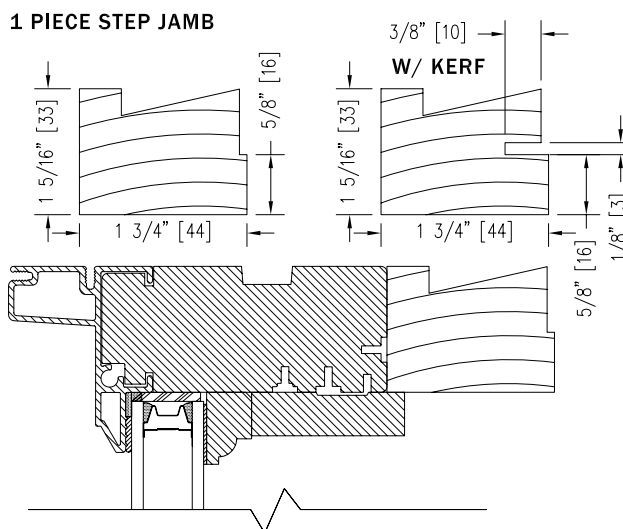

CASEMENT/AWNING/AUXILIARY INTERIOR OPTIONS

EXTENSION JAMB

7/16\"/>

STEP JAMB

9/16\"/>

1 PIECE STEP JAMB

11/16\"/>

Notes:

Dynamically configure section details to your specific needs by going to EagleWindow.com, select Wintelligence.
Eagle Window & Door reserves the right to change the specifications without notice.

DRAWING # AD3070
SCALE: 6"=1'-0"
REVISION: 2/2/09