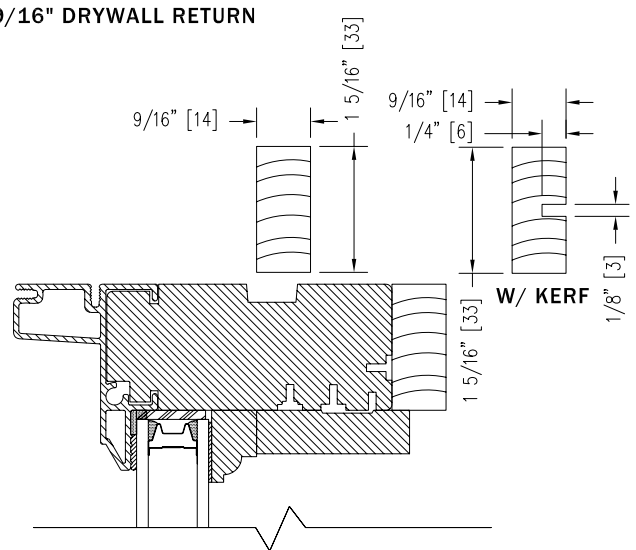

CASEMENT/AWNING/AUXILIARY INTERIOR OPTIONS

EXTENSION JAMB

7/16\"/>

STEP JAMB

9/16\"/>

1 PIECE STEP JAMB

11/16\"/>

Notes:

Dynamically configure section details to your specific needs by going to EagleWindow.com, select Wintelligence.
Eagle Window & Door reserves the right to change the specifications without notice.

DRAWING # AD3070
SCALE: 6"=1'-0"
REVISION: 2/2/09