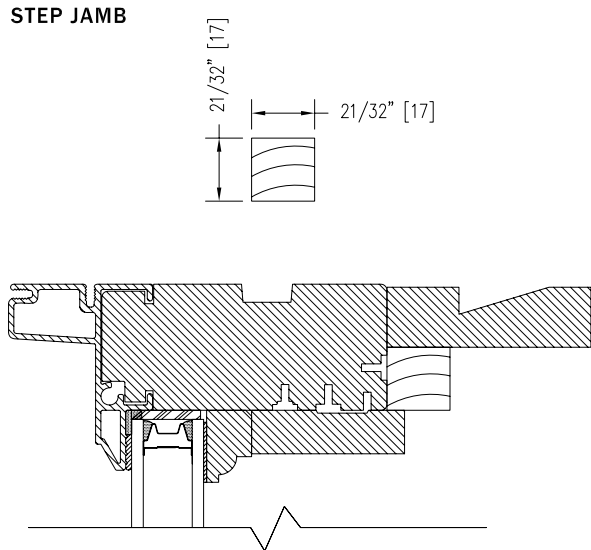

CASEMENT/AWNING/AUXILIARY INTERIOR OPTIONS

EXTENSION JAMB

7/16\"/>

STEP JAMB

9/16\"/>

1 PIECE STEP JAMB

11/16\"/>

Notes:

Dynamically configure section details to your specific needs by going to EagleWindow.com, select Wintelligence.
Eagle Window & Door reserves the right to change the specifications without notice.

DRAWING # AD3070
SCALE: 6"=1'-0"
REVISION: 2/2/09