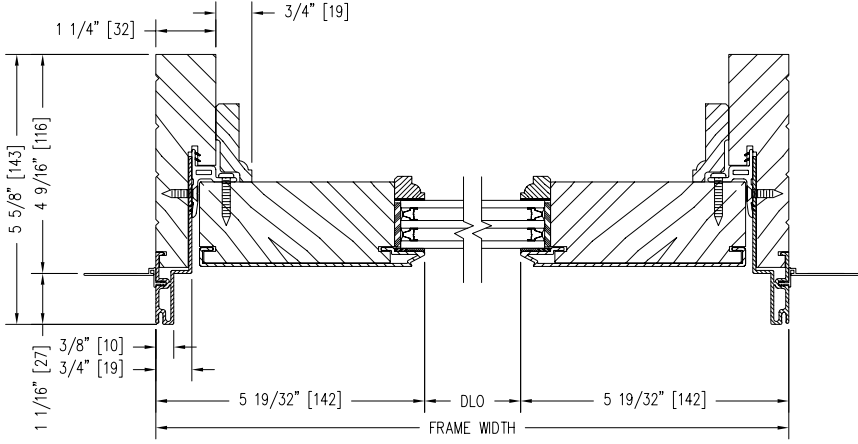

**TRIPLE INSULATED GLASS
OUTSWING TRANSOM
SHOWN WITH ST1 PANEL**

Notes:

Dynamically configure section details to your specific needs by going to EagleWindow.com, select Wintelligence. Eagle Window & Door reserves the right to change the specifications without notice.

DRAWING # AD3189
SCALE: 3"=1'-0"
REVISION: 4/14/09