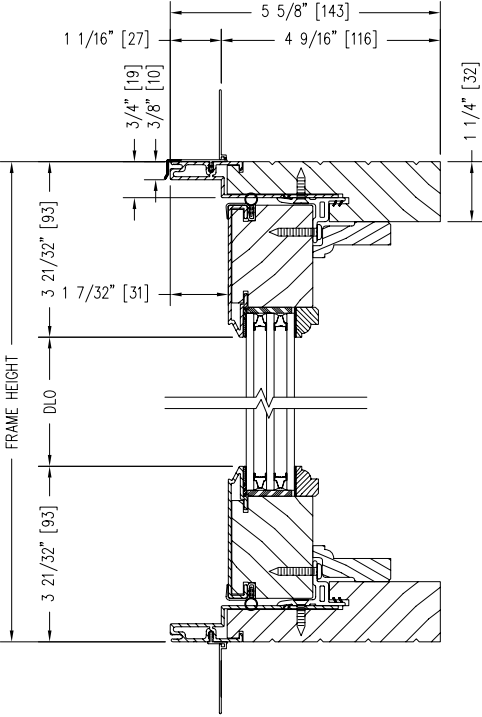

**TRIPLE INSULATED GLASS
OUTSWING TRANSOM
SHOWN WITH ST1 PANEL**

Notes:

Dynamically configure section details to your specific needs by going to EagleWindow.com, select Wintelligence. Eagle Window & Door reserves the right to change the specifications without notice.

DRAWING # AD3189
SCALE: 3"=1'-0"
REVISION: 4/14/09