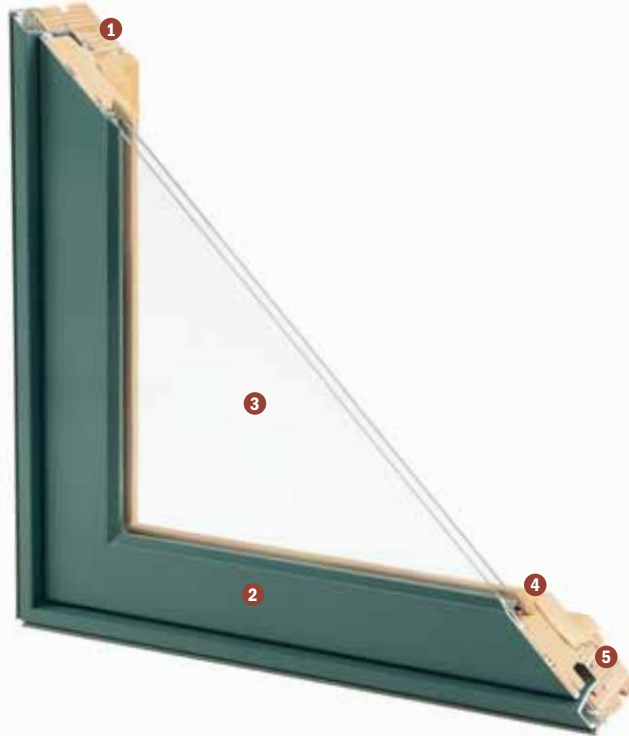

# Push Out Casement Windows

## Weather Strip

**5** A continuous perimeter bulb weather strip around the frame allows for proper seal at corners.

A secondary bulb weather strip is applied on three sides of the sash. Available in white or optional black.

*Classic Divided Lights.* Fixed exterior and interior grilles without an internal spacer. Available in 5/8", 7/8", 1 1/8", 1 1/2" or 2 1/4" widths and colonial or contemporary profiles.

*Between-glass grilles.* Available in 5/8" flat or 1" contoured aluminum profiles. Two-tone colors of colony white/pebble tan, colony white/sierra bronze or colony white/forest green are available on the 1" profile.