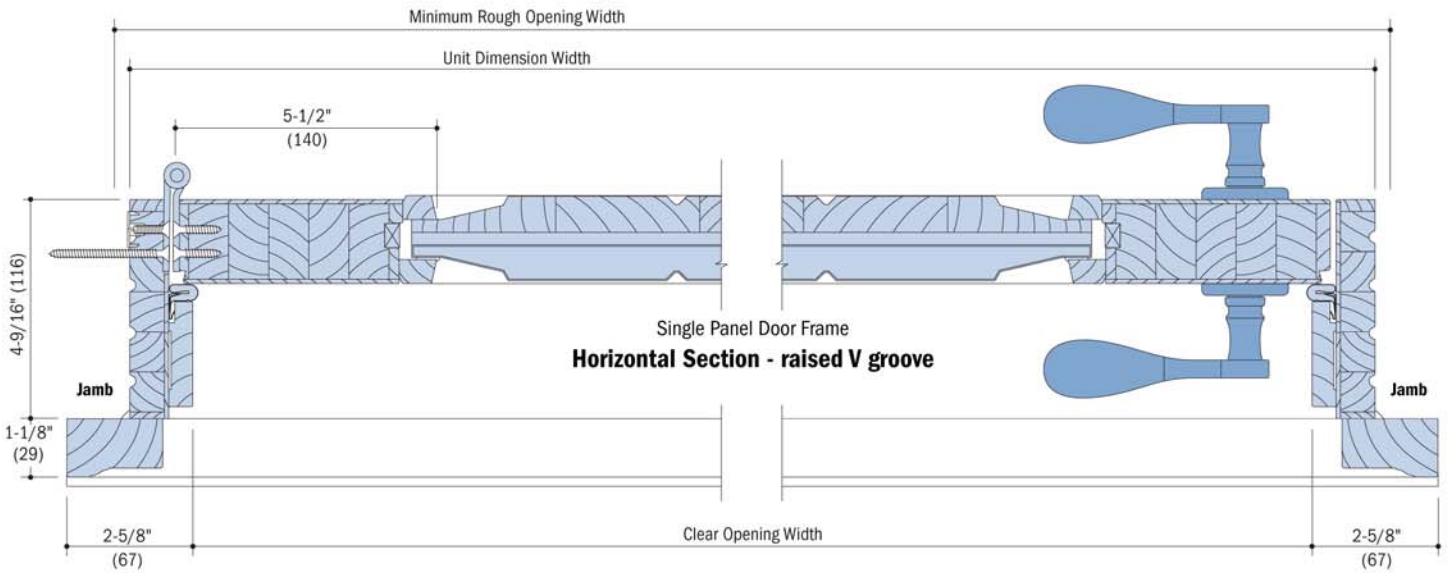

**NOTES**

Dimensions in parenthesis are millimeters.  
Drawings are not to scale.

Single Panel Door Frame  
Raised V Groove

Single Panel Door Frame  
**Horizontal Section - raised V groove**

Single Panel Door Frame  
**Horizontal Section - raised V groove**

Single Panel Door Frame  
**Horizontal Section - through the glass**

**Panel with Decorative Insulated Glass Option**

**Glass with Decorative Insulated Glass Option**

**NOTES**

Dimensions in parenthesis are millimeters.  
Drawings are not to scale.