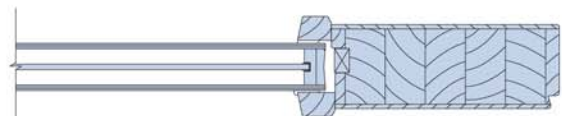

**NOTES**

Dimensions in parenthesis are millimeters.  
Drawings are not to scale.

Single Panel Door Frame  
Raised V Groove

Single Panel Door Frame  
**Horizontal Section - raised V groove**

Single Panel Door Frame  
**Horizontal Section - raised V groove**

Single Panel Door Frame  
**Horizontal Section - through the glass**

**Panel with Decorative Insulated Glass Option**

**Glass with Decorative Insulated Glass Option**

**NOTES**

Dimensions in parenthesis are millimeters.  
Drawings are not to scale.