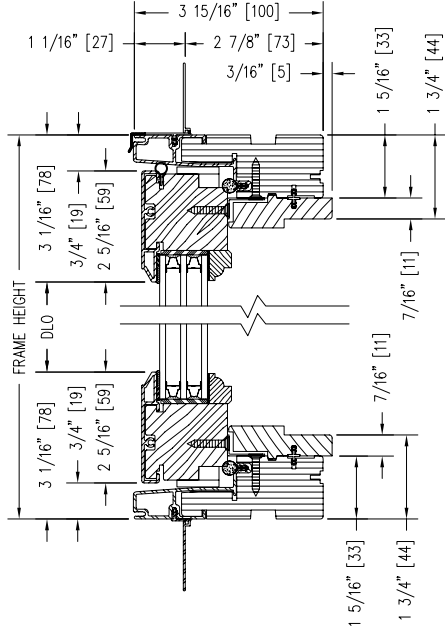

TRIPLE INSULATED GLASS 2 PIECE STATIONARY CASEMENT

Notes:

Dynamically configure section details to your specific needs by going to EagleWindow.com, select Wintelligence. Eagle Window & Door reserves the right to change the specifications without notice.

DRAWING # AD3154
SCALE: 3"-1'-0"
REVISION: 4/14/09