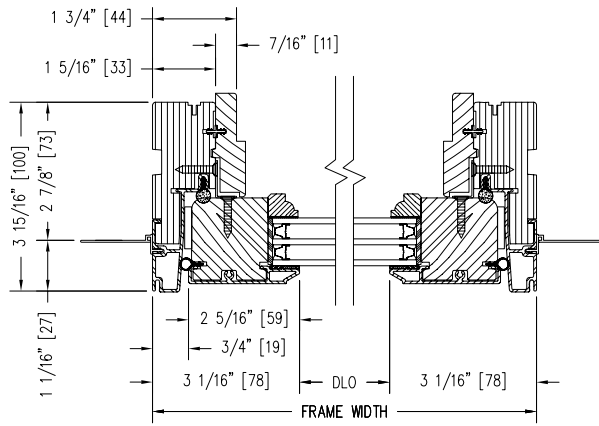

TRIPLE INSULATED GLASS 2 PIECE STATIONARY CASEMENT

Notes:

Dynamically configure section details to your specific needs by going to EagleWindow.com, select Wintelligence. Eagle Window & Door reserves the right to change the specifications without notice.

DRAWING # AD3154
SCALE: 3"-1'-0"
REVISION: 4/14/09