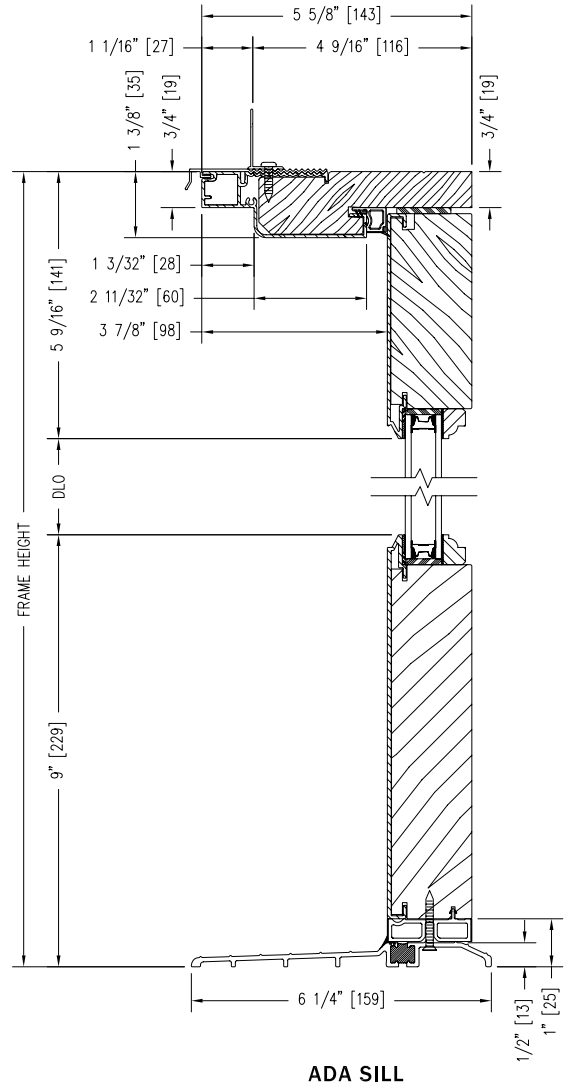

INSWING SIDELITE (4 9/16") SHOWN WITH SP1 PANEL

Notes:

Dynamically configure section details to your specific needs by going to EagleWindow.com, select Wintelligence.
Eagle Window & Door reserves the right to change the specifications without notice.

DRAWING # AD3026
SCALE: 3"=1'-0"
REVISION: 2/2/09