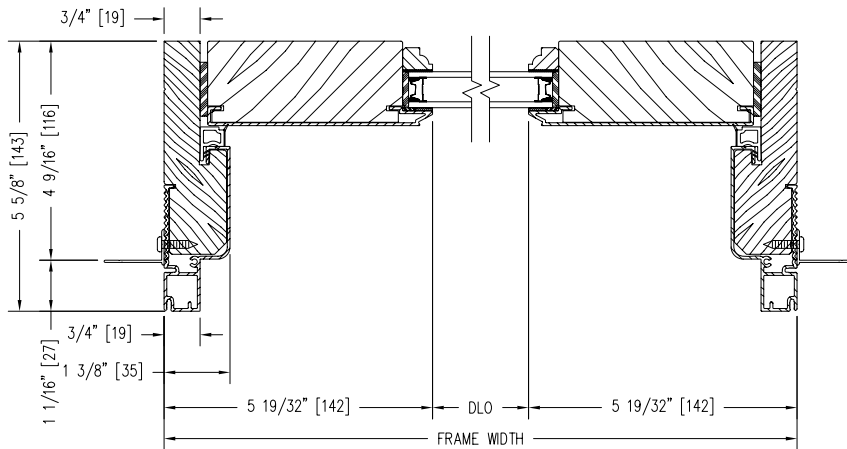

INSWING SIDELITE (4 9/16") SHOWN WITH SP1 PANEL

Notes:

Dynamically configure section details to your specific needs by going to EagleWindow.com, select Wintelligence.
Eagle Window & Door reserves the right to change the specifications without notice.

DRAWING # AD3026
SCALE: 3"=1'-0"
REVISION: 2/2/09