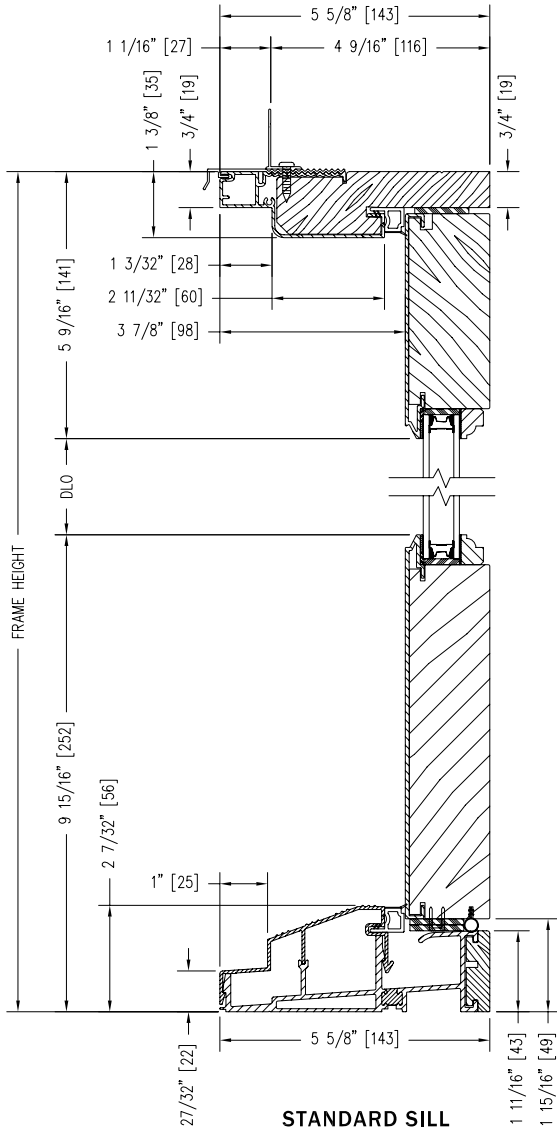

INSWING SIDELITE (4 9/16") SHOWN WITH SP1 PANEL

Notes:

Dynamically configure section details to your specific needs by going to EagleWindow.com, select Wintelligence.
Eagle Window & Door reserves the right to change the specifications without notice.

DRAWING # AD3026
SCALE: 3"=1'-0"
REVISION: 2/2/09