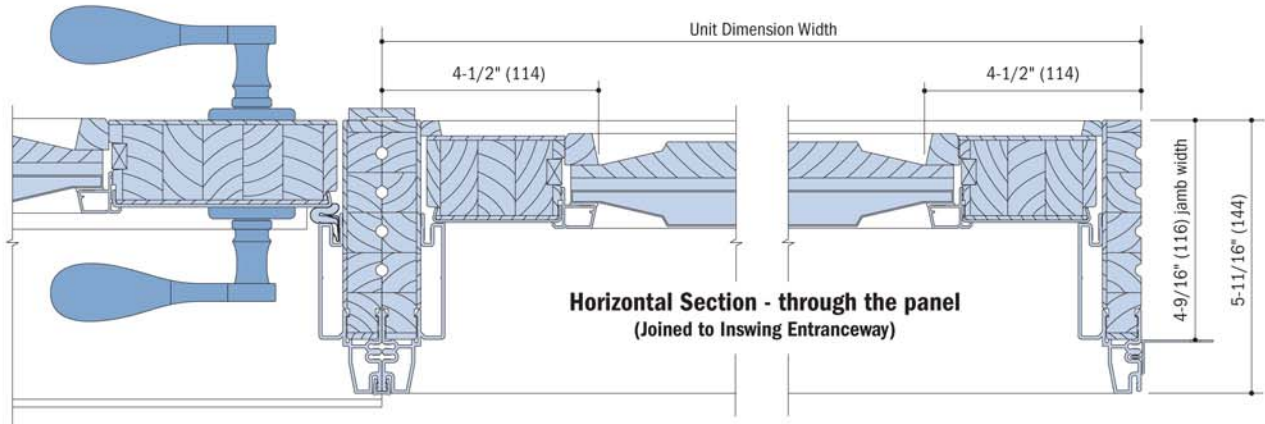

Vertical Section - Full Lite

Vertical Section Glass Panel

NOTES

Dimensions in parenthesis are millimeters.
Drawings are not to scale.

Width Options

NOTES

Dimensions in parenthesis are millimeters.
Drawings are not to scale.