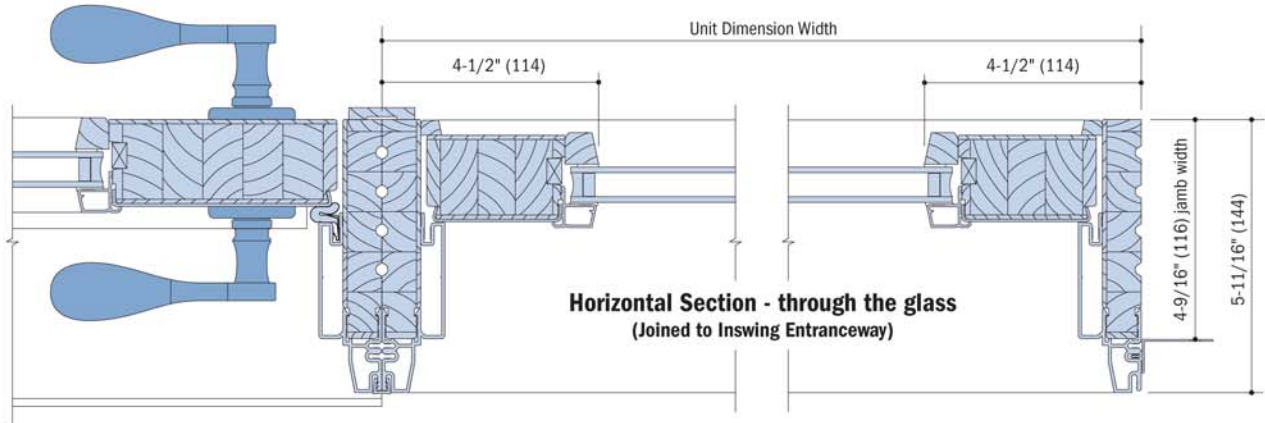

Vertical Section - Full Lite

Vertical Section Glass Panel

NOTES

Dimensions in parenthesis are millimeters.
Drawings are not to scale.

Width Options

NOTES

Dimensions in parenthesis are millimeters.
Drawings are not to scale.