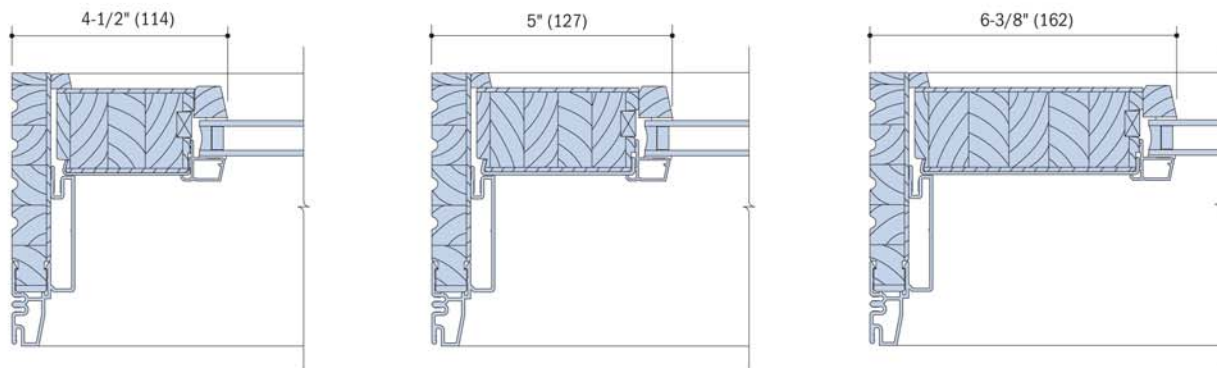

Vertical Section - Full Lite

Vertical Section Glass Panel

NOTES

Dimensions in parenthesis are millimeters.
Drawings are not to scale.

Width Options

NOTES

Dimensions in parenthesis are millimeters.
Drawings are not to scale.