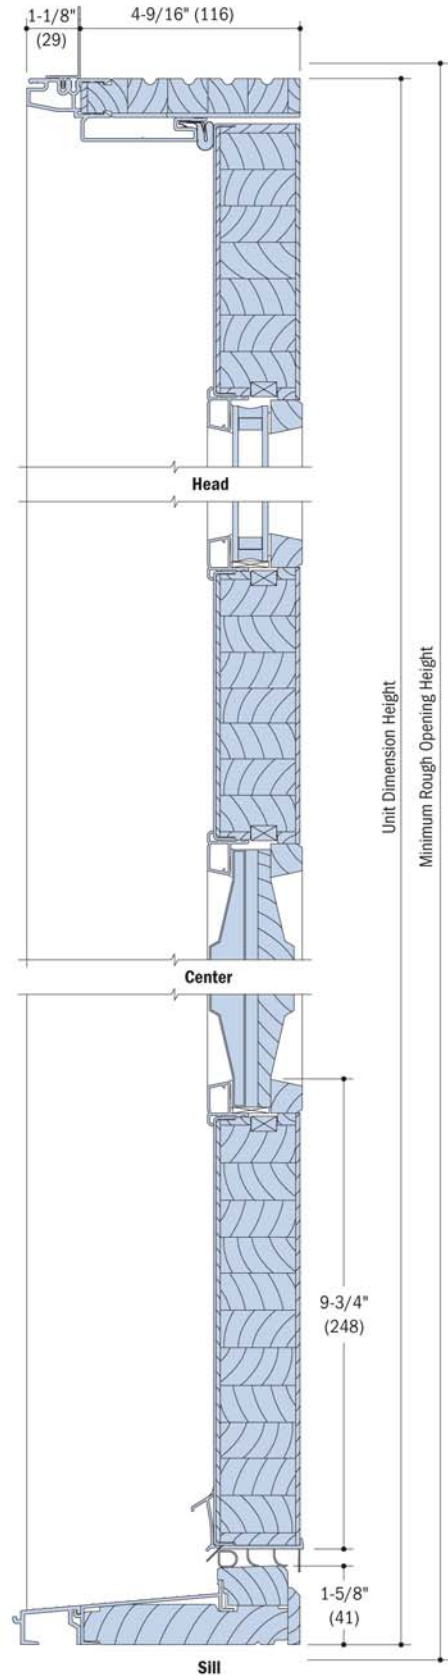

Vertical Section - Full Lite

Vertical Section Glass Panel

NOTES

Dimensions in parenthesis are millimeters.
Drawings are not to scale.

Width Options

NOTES

Dimensions in parenthesis are millimeters.
Drawings are not to scale.