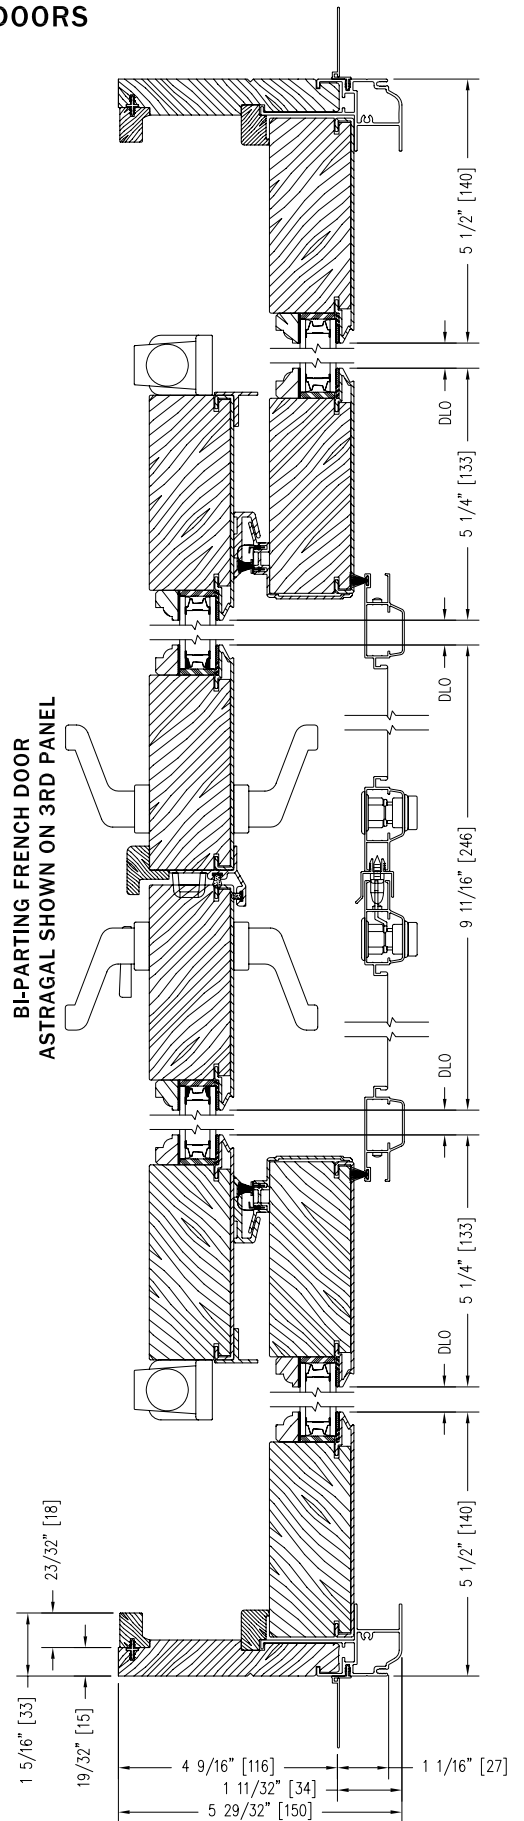

# BI-PARTING SLIDING DOORS

**Notes:**

Dynamically configure section details to your specific needs by going to [EagleWindow.com](http://EagleWindow.com), select Wintelligence. Eagle Window & Door reserves the right to change the specifications without notice.

DRAWING # AD3048  
SCALE: 3"-1'-0"  
REVISION: 2/2/09