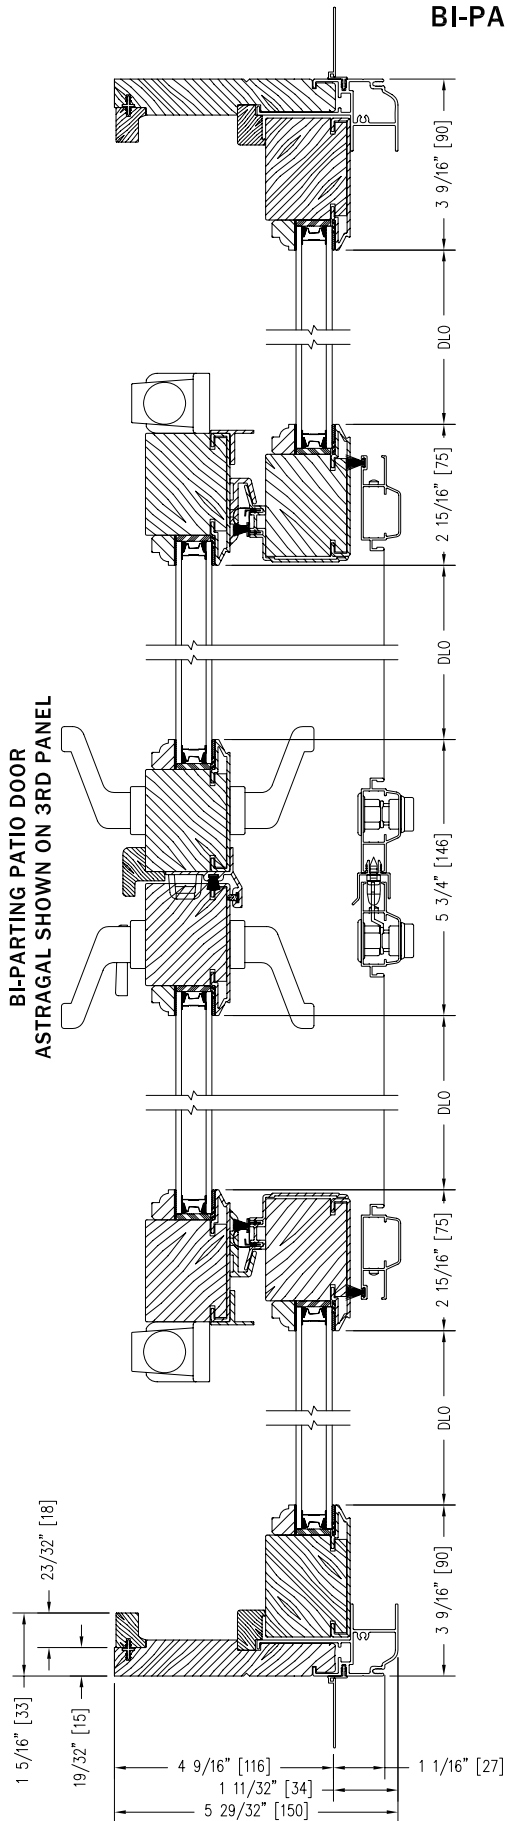

# BI-PARTING SLIDING DOORS

**Notes:**

Dynamically configure section details to your specific needs by going to [EagleWindow.com](http://EagleWindow.com), select Wintelligence. Eagle Window & Door reserves the right to change the specifications without notice.

DRAWING # AD3048  
SCALE: 3"-1'-0"  
REVISION: 2/2/09