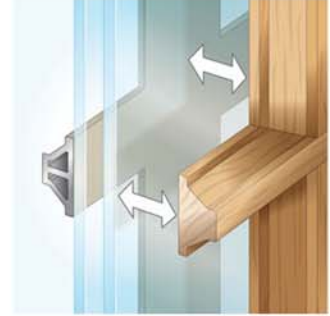

Modern Divided Lights®

Modern Divided Lights offer an authentic divided light appearance by featuring fixed interior and exterior grilles with a spacer between glass panes.

Classic Divided Lights

Classic Divided Lights remove the internal spacer, offering a traditional and economical solution.

Removable Wood Grilles

Removable wood grilles are installed on the interior surface and are available with an optional wood surround. (Shown with optional fixed exterior grille.)

All divided light options are available in all wood species for both interiors and exteriors. Aluminum exteriors are available in our 50 Eagle Complimentary Colors™ and custom colors.

NOTES

All divided light options are shown with a 3/4" aluminum exterior grille and 3/4" wood interior grille. Renderings are not to scale.

The divided light profiles and widths of Eagle Entraceways vary from other Eagle products. Use the diagrams below to specify the profile that best complements the divided light profiles of our other Eagle products.

Exterior Modern Divided Lights & Classic Divided Lights

Removable Wood Grille Bar

Removable Wood Grille Bar

NOTES

Drawings are not to scale.