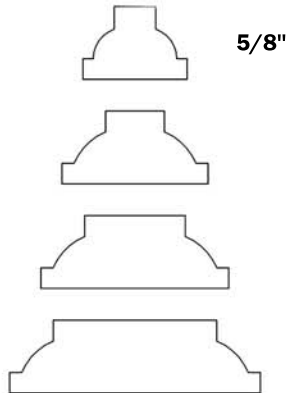

The divided light profiles and widths of Eagle Entraceways vary from other Eagle products. Use the diagrams below to specify the profile that best complements the divided light profiles of our other Eagle products.

Divided Light Profiles & Widths

General Eagle Products

Interior Modern Divided Lights & Classic Divided Lights