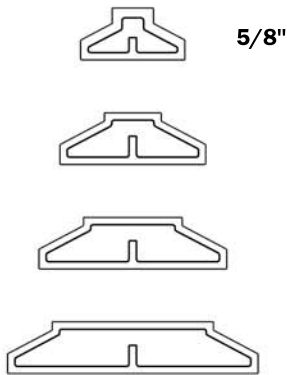

NOTES

All divided light options are shown with a 3/4" aluminum exterior grille and 3/4" wood interior grille. Renderings are not to scale.

The divided light profiles and widths of Eagle Entraceways vary from other Eagle products. Use the diagrams below to specify the profile that best complements the divided light profiles of our other Eagle products.

Divided Light Profiles & Widths

General Eagle Products

Interior Modern Divided Lights & Classic Divided Lights

Eagle Entraceways

Interior & Exterior Modern Divided Lights & Classic Divided Lights

Exterior Modern Divided Lights & Classic Divided Lights

Exterior Modern Divided Lights & Classic Divided Lights

Removable Wood Grille Bar

Removable Wood Grille Bar

NOTES

Drawings are not to scale.