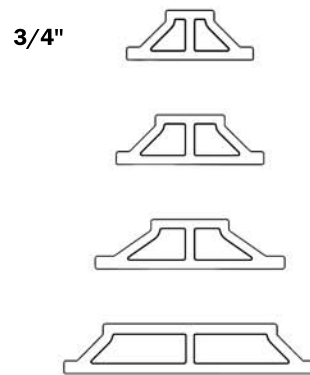

NOTES

All divided light options are shown with a 3/4" aluminum exterior grille and 3/4" wood interior grille. Renderings are not to scale.

The divided light profiles and widths of Eagle Entraceways vary from other Eagle products. Use the diagrams below to specify the profile that best complements the divided light profiles of our other Eagle products.

Divided Light Profiles & Widths

General Eagle Products

Interior Modern Divided Lights & Classic Divided Lights

Eagle Entraceways

Interior & Exterior Modern Divided Lights & Classic Divided Lights

Exterior Modern Divided Lights & Classic Divided Lights

Exterior Modern Divided Lights & Classic Divided Lights

Removable Wood Grille Bar

Removable Wood Grille Bar

NOTES

Drawings are not to scale.