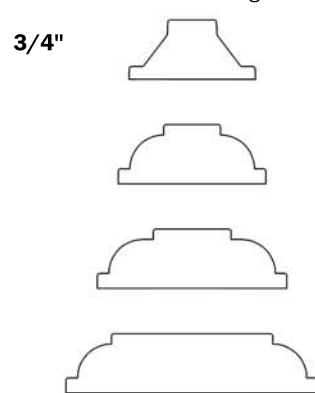

NOTES

All divided light options are shown with a 3/4" aluminum exterior grille and 3/4" wood interior grille. Renderings are not to scale.

The divided light profiles and widths of Eagle Entraceways vary from other Eagle products. Use the diagrams below to specify the profile that best complements the divided light profiles of our other Eagle products.

Divided Light Profiles & Widths

General Eagle Products

Interior Modern Divided Lights & Classic Divided Lights

Eagle Entraceways

Interior & Exterior Modern Divided Lights & Classic Divided Lights

Exterior Modern Divided Lights & Classic Divided Lights

Exterior Modern Divided Lights & Classic Divided Lights

Removable Wood Grille Bar

Removable Wood Grille Bar

NOTES

Drawings are not to scale.