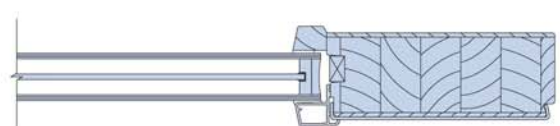

NOTES

Dimensions in parenthesis are millimeters.
Drawings are not to scale.

Single Panel Door Frame
Raised V Groove

Single Panel Door Frame
Horizontal Section - Raised V Groove

Single Panel Door Frame
Horizontal Section - Raised V Groove

Single Panel Door Frame
Horizontal Section - through the glass

Panel with Decorative Insulated Glass Option

Glass with Decorative Insulated Glass Option

NOTES

Dimensions in parenthesis are millimeters.
Drawings are not to scale.