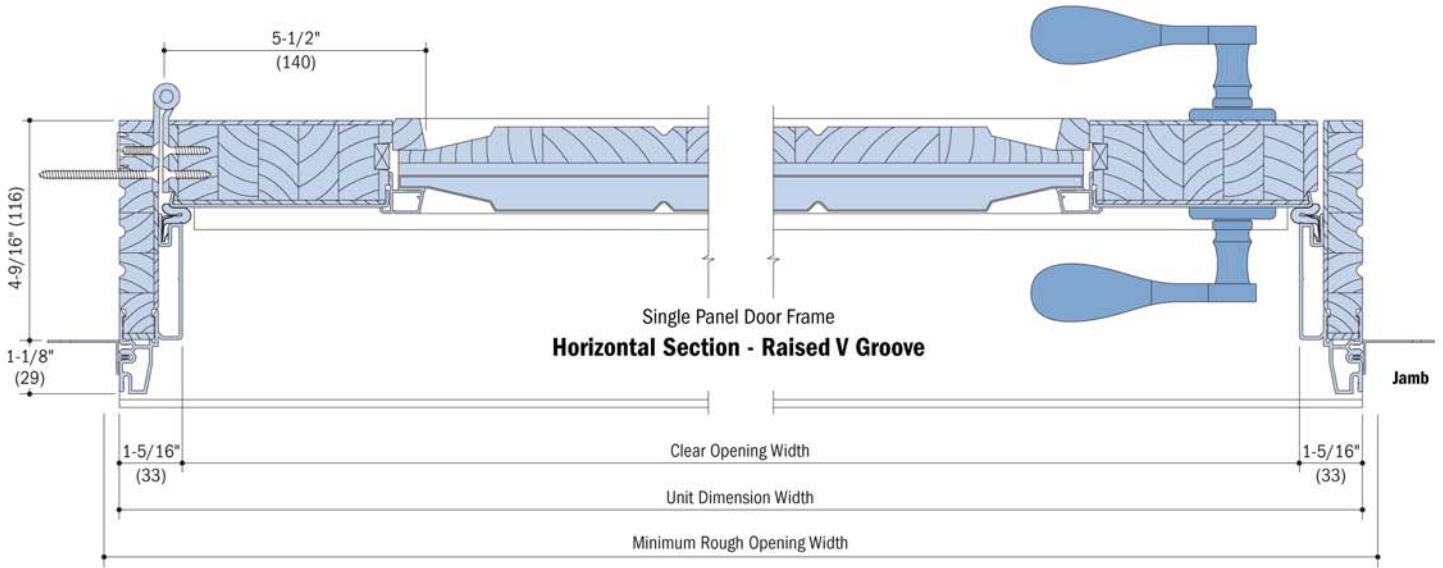

NOTES

Dimensions in parenthesis are millimeters.
Drawings are not to scale.

Single Panel Door Frame
Raised V Groove

Single Panel Door Frame
Horizontal Section - Raised V Groove

Single Panel Door Frame
Horizontal Section - Raised V Groove

Single Panel Door Frame
Horizontal Section - through the glass

Panel with Decorative Insulated Glass Option

Glass with Decorative Insulated Glass Option

NOTES

Dimensions in parenthesis are millimeters.
Drawings are not to scale.