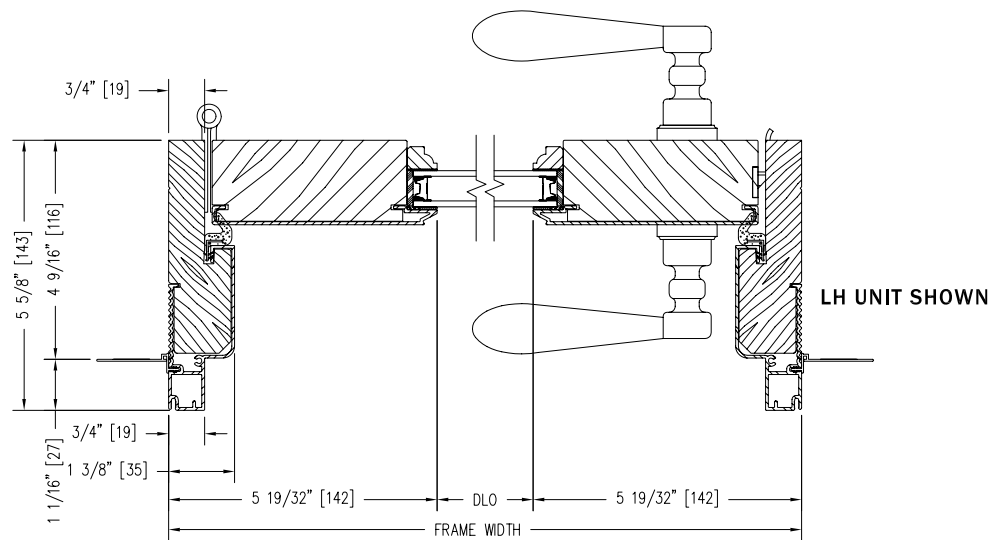

INSWING FRENCH DOOR (4 9/16") SHOWN WITH SP1 PANEL

Notes:

Dynamically configure section details to your specific needs by going to EagleWindow.com, select Wintelligence.
Eagle Window & Door reserves the right to change the specifications without notice.

DRAWING # AD3024
SCALE: 3"=1'-0"
REVISION: 2/2/09