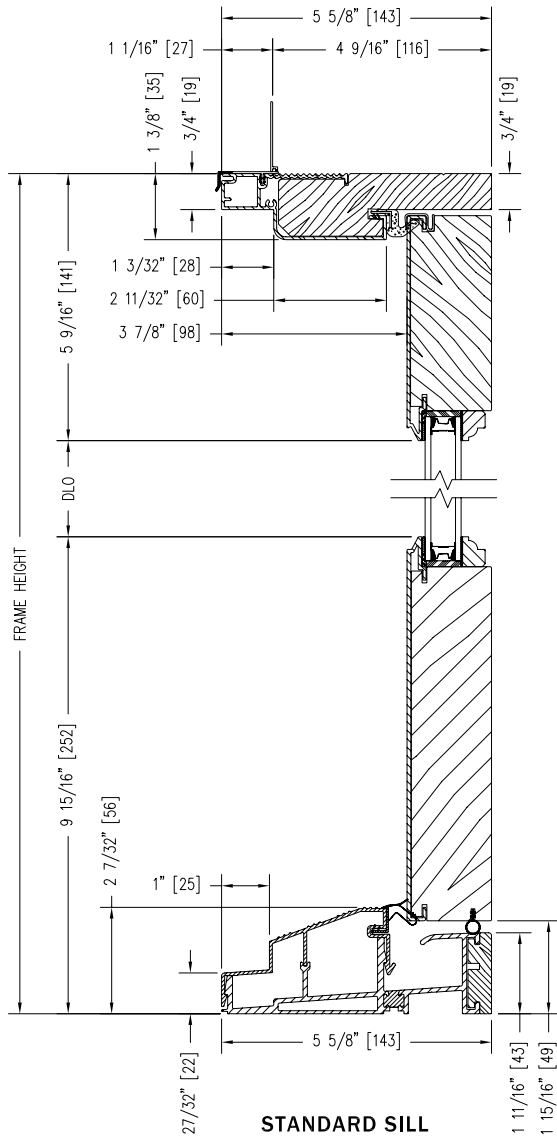

INSWING FRENCH DOOR (4 9/16") SHOWN WITH SP1 PANEL

Notes:

Dynamically configure section details to your specific needs by going to EagleWindow.com, select Wintelligence.
Eagle Window & Door reserves the right to change the specifications without notice.

DRAWING # AD3024
SCALE: 3"=1'-0"
REVISION: 2/2/09