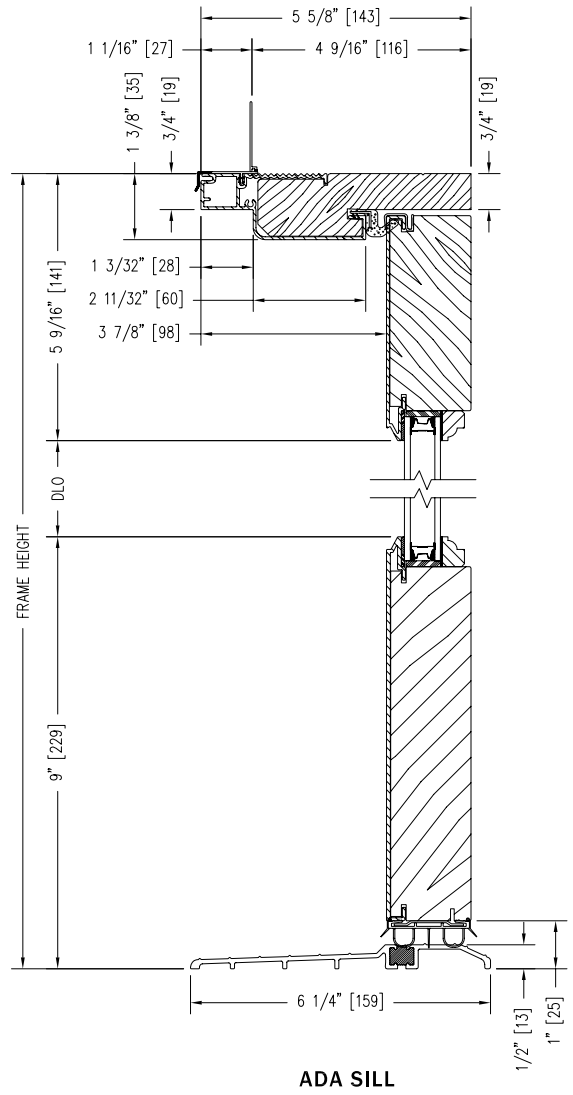

INSWING FRENCH DOOR (4 9/16") SHOWN WITH SP1 PANEL

Notes:

Dynamically configure section details to your specific needs by going to EagleWindow.com, select Wintelligence.
Eagle Window & Door reserves the right to change the specifications without notice.

DRAWING # AD3024
SCALE: 3"=1'-0"
REVISION: 2/2/09