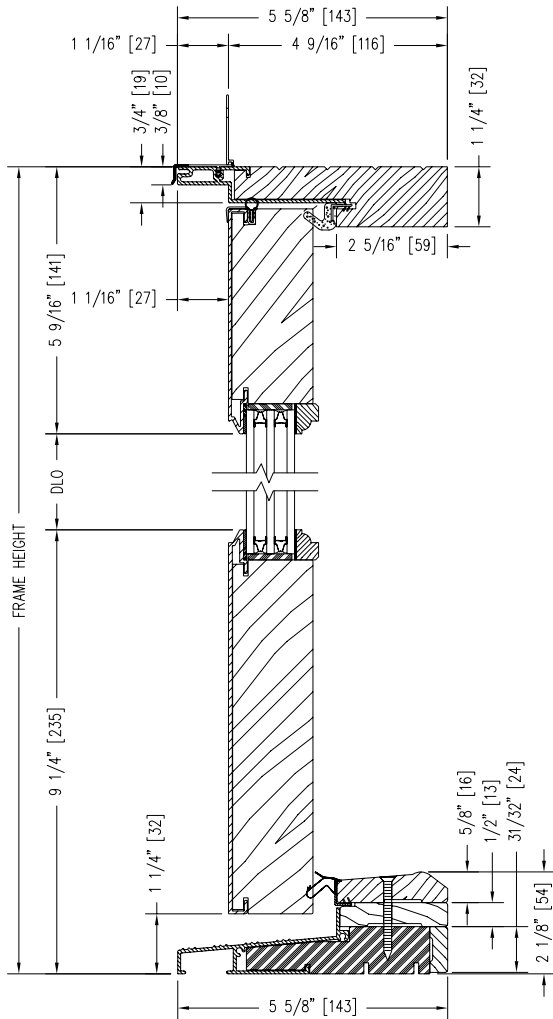

TRIPLE INSULATED GLASS OUTSWING FRENCH DOOR SHOWN WITH SP1 PANEL

STANDARD SILL

ADA SILL

RH UNIT SHOWN

Notes:

Dynamically configure section details to your specific needs by going to EagleWindow.com, select Wintelligence. Eagle Window & Door reserves the right to change the specifications without notice.

DRAWING # AD3184
SCALE: 3"-1'-0"
REVISION: 4/14/09