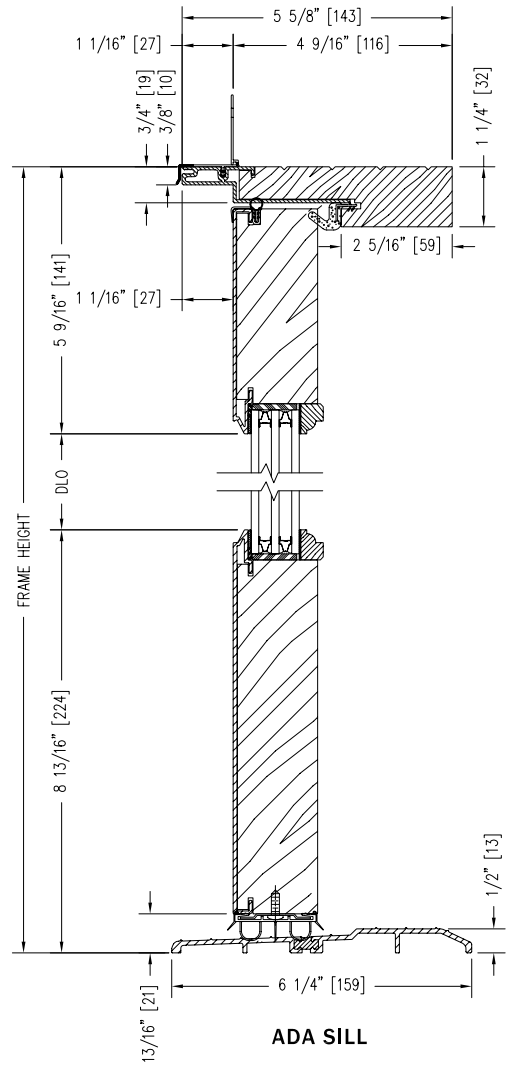

TRIPLE INSULATED GLASS OUTSWING FRENCH DOOR SHOWN WITH SP1 PANEL

STANDARD SILL

ADA SILL

RH UNIT SHOWN

Notes:

Dynamically configure section details to your specific needs by going to EagleWindow.com, select Wintelligence. Eagle Window & Door reserves the right to change the specifications without notice.

DRAWING # AD3184
SCALE: 3"-1'-0"
REVISION: 4/14/09