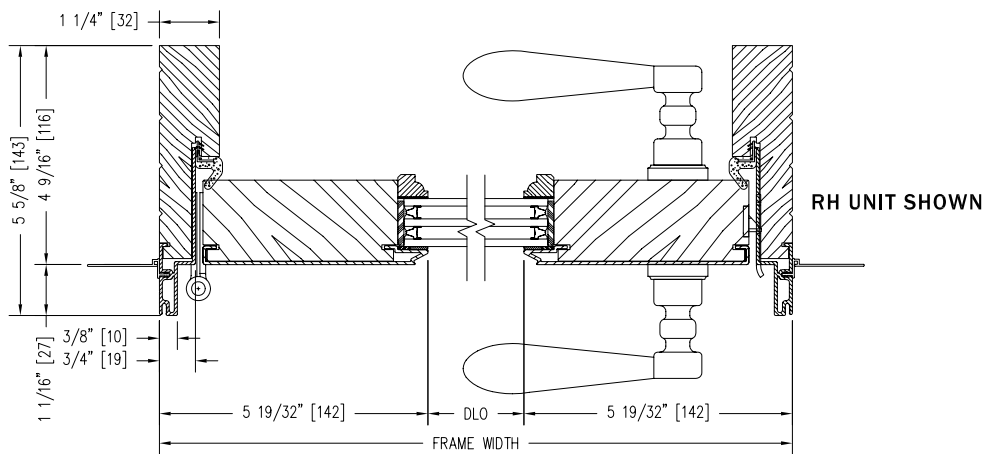

TRIPLE INSULATED GLASS OUTSWING FRENCH DOOR SHOWN WITH SP1 PANEL

STANDARD SILL

ADA SILL

RH UNIT SHOWN

Notes:

Dynamically configure section details to your specific needs by going to EagleWindow.com, select Wintelligence. Eagle Window & Door reserves the right to change the specifications without notice.

DRAWING # AD3184
SCALE: 3"-1'-0"
REVISION: 4/14/09