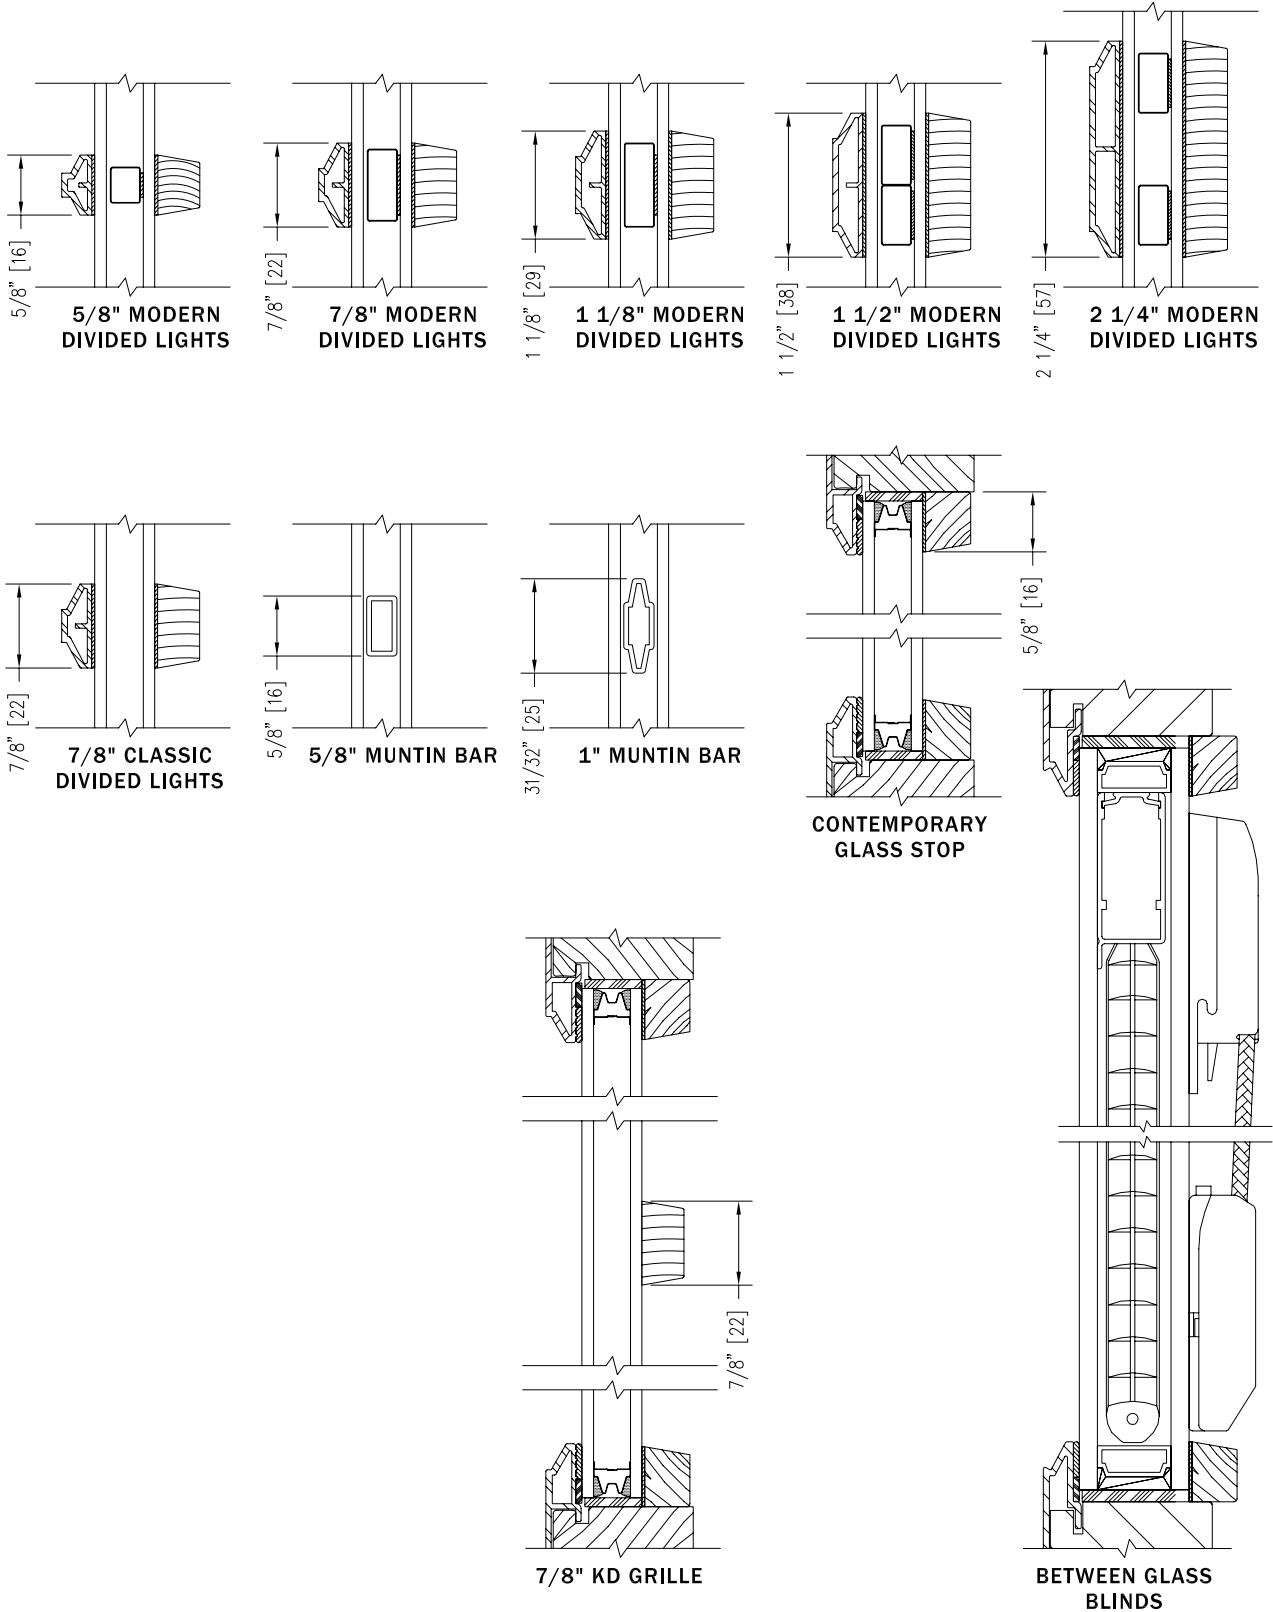

CONTEMPORARY GLASS STOP, DIVIDED LIGHT AND BLIND OPTIONS

Notes:

Dynamically configure section details to your specific needs by going to EagleWindow.com, select Wintelligence. Eagle Window & Door reserves the right to change the specifications without notice.

DRAWING # AD3198
SCALE: 6"=1'-0"
REVISION: 10/03/11