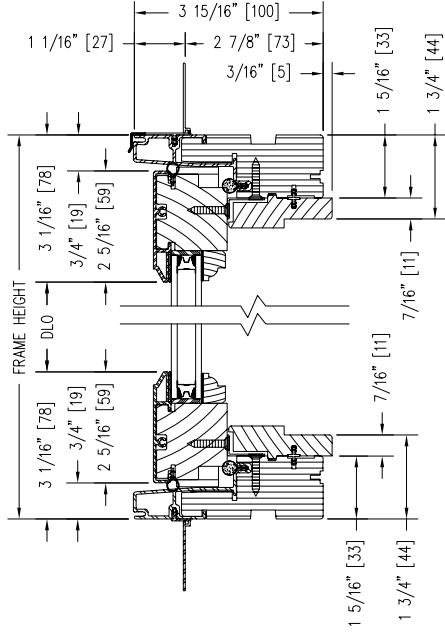

2 PIECE STATIONARY CASEMENT

Notes:

Dynamically configure section details to your specific needs by going to EagleWindow.com, select Wintelligence. Eagle Window & Door reserves the right to change the specifications without notice.

DRAWING # AD3003
 SCALE: 3"-1'-0"
 REVISION: 2/2/09