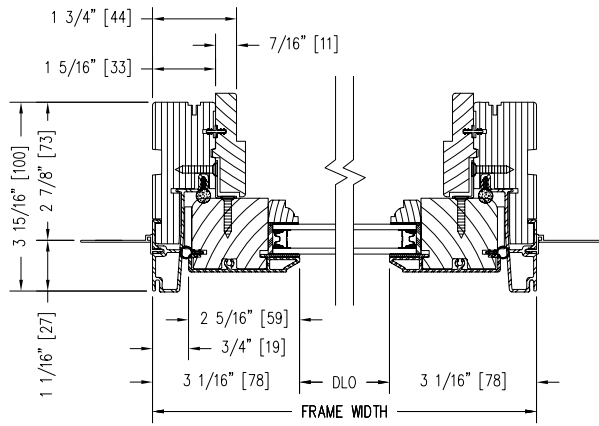

2 PIECE STATIONARY CASEMENT

Notes:

Dynamically configure section details to your specific needs by going to EagleWindow.com, select Wintelligence. Eagle Window & Door reserves the right to change the specifications without notice.

DRAWING # AD3003
 SCALE: 3"-1'-0"
 REVISION: 2/2/09