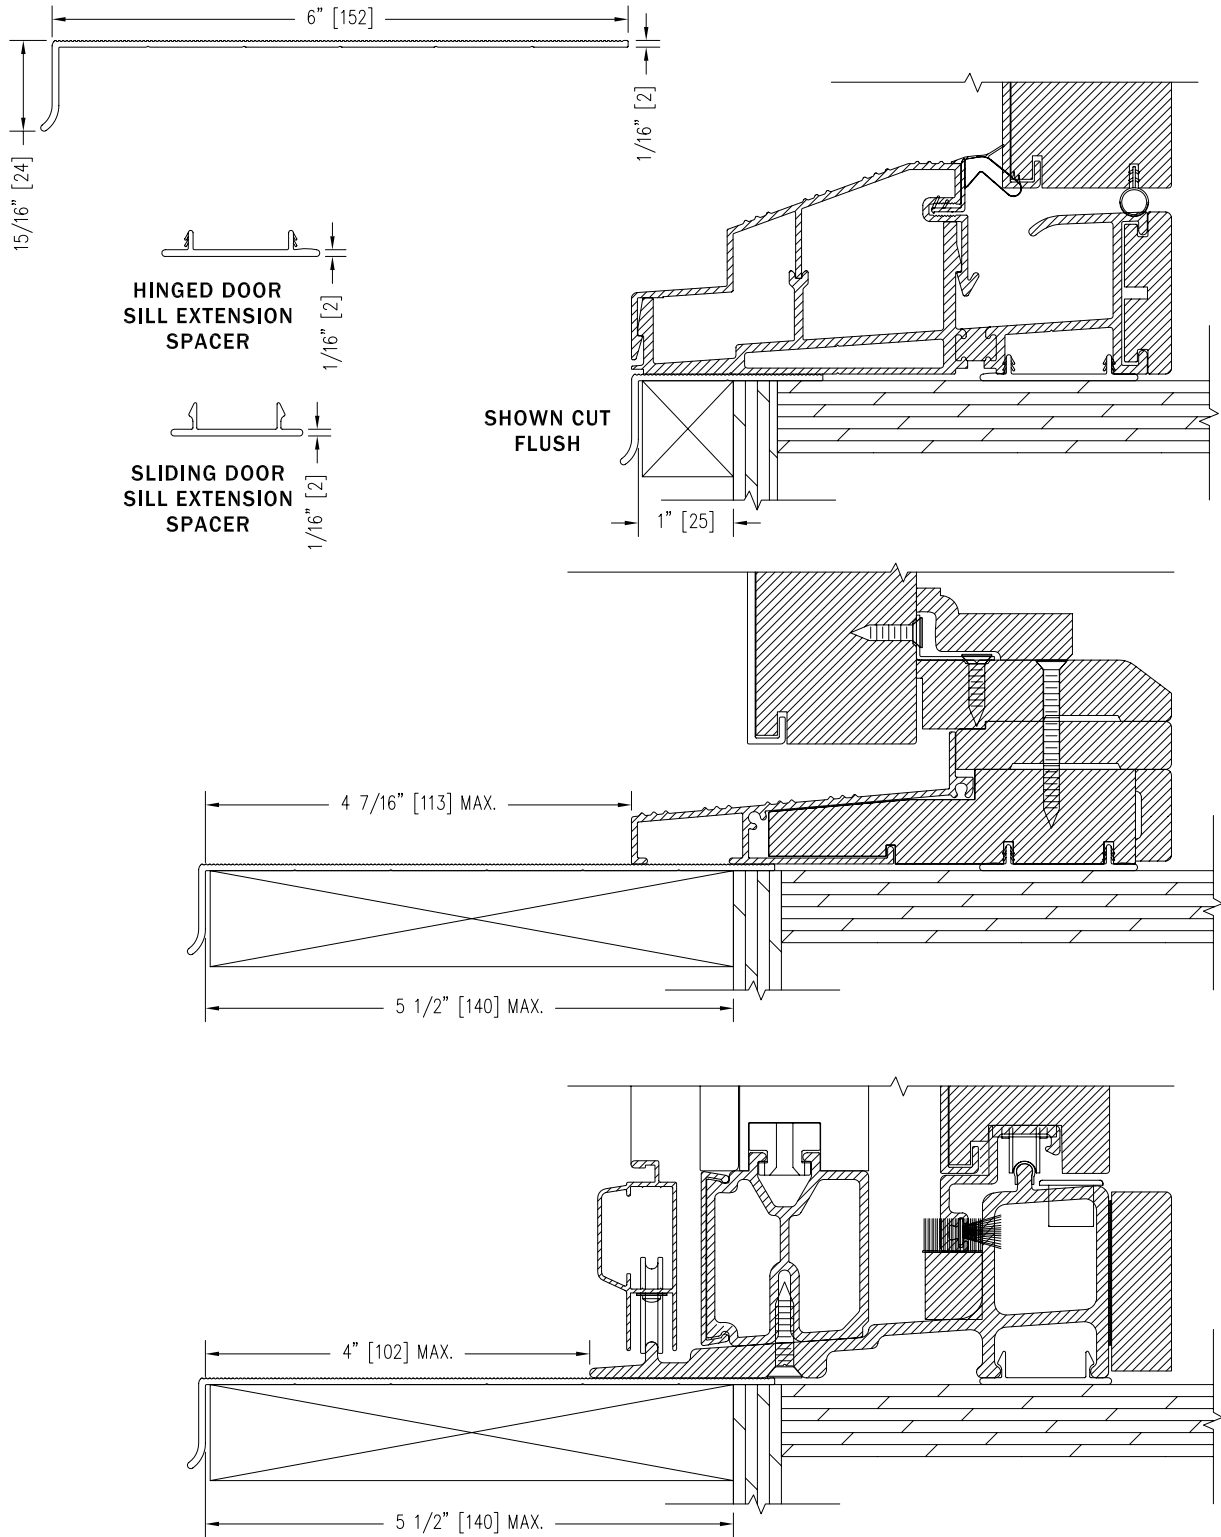

SILL EXTENSION FOR DOORS

Notes:

Dynamically configure section details to your specific needs by going to EagleWindow.com, select Wintelligence. Eagle Window & Door reserves the right to change the specifications without notice.

DRAWING # AD3069
SCALE: 6"=1'-0"
REVISION: 2/2/09