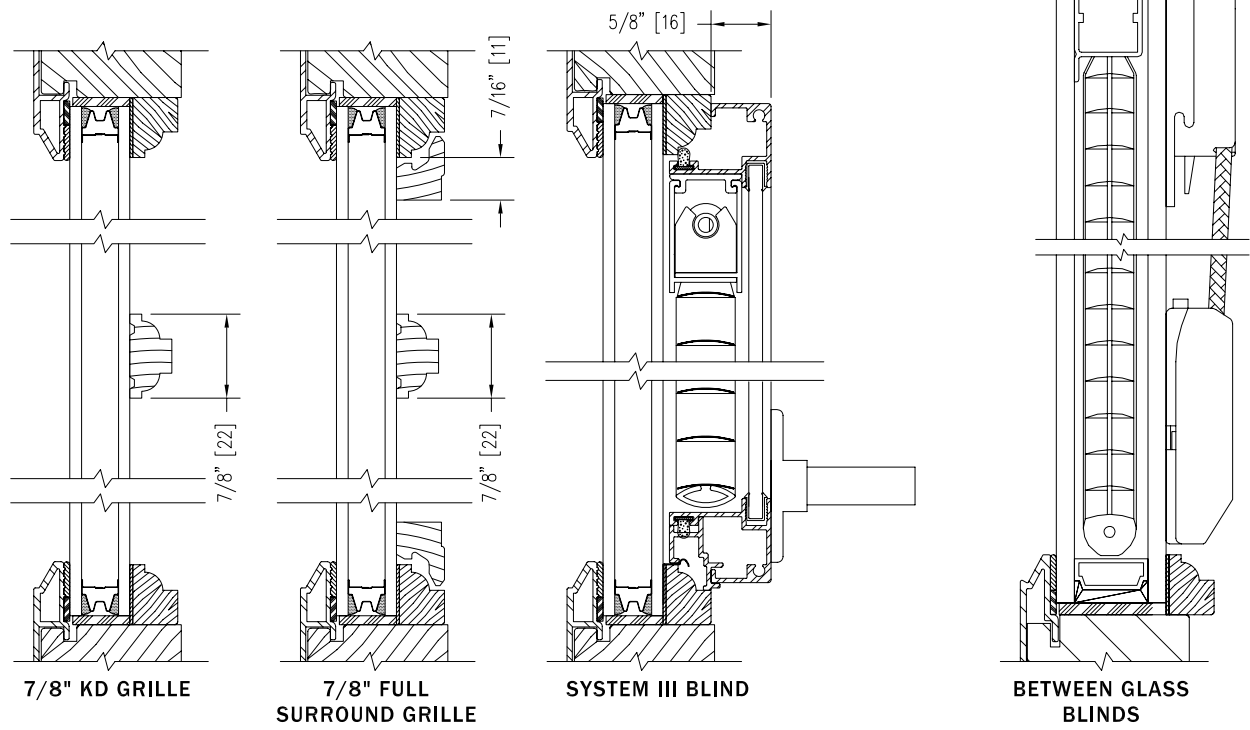

COLONIAL GLASS STOP, DIVIDED LIGHT AND BLIND OPTIONS

Notes:

Dynamically configure section details to your specific needs by going to EagleWindow.com, select Wintelligence. Eagle Window & Door reserves the right to change the specifications without notice.

DRAWING # AD3074
SCALE: 6"=1'-0"
REVISION: 10/03/11