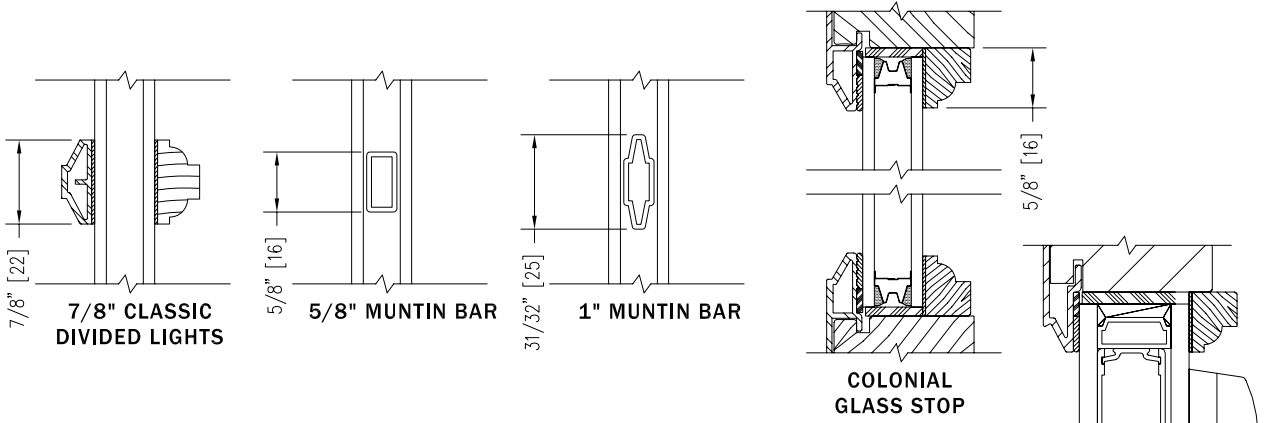

COLONIAL GLASS STOP, DIVIDED LIGHT AND BLIND OPTIONS

Notes:

Dynamically configure section details to your specific needs by going to EagleWindow.com, select Wintelligence. Eagle Window & Door reserves the right to change the specifications without notice.

DRAWING # AD3074
SCALE: 6"=1'-0"
REVISION: 10/03/11