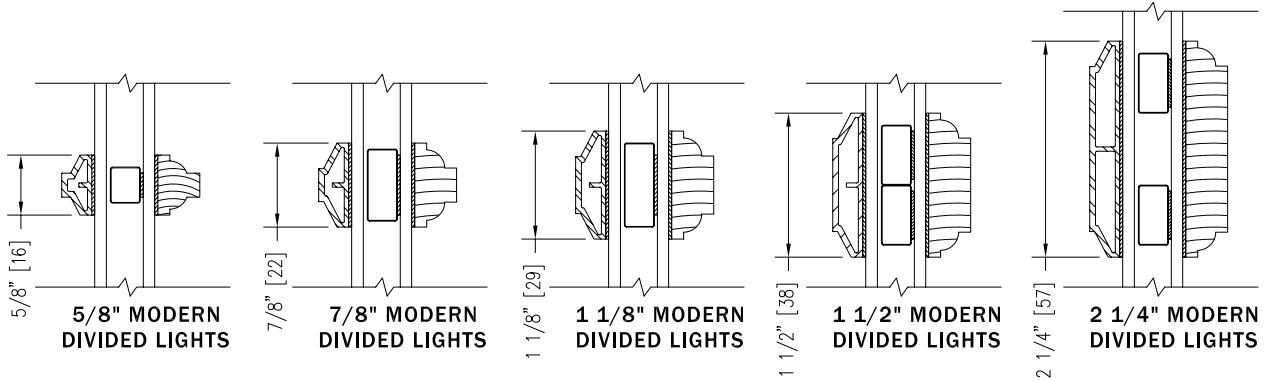

COLONIAL GLASS STOP, DIVIDED LIGHT AND BLIND OPTIONS

Notes:

Dynamically configure section details to your specific needs by going to EagleWindow.com, select Wintelligence. Eagle Window & Door reserves the right to change the specifications without notice.

DRAWING # AD3074
SCALE: 6"=1'-0"
REVISION: 10/03/11