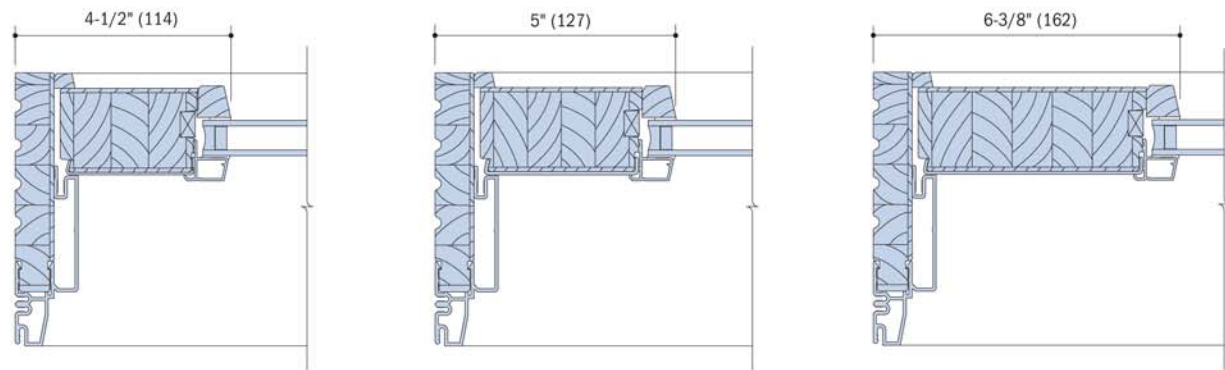

Vertical Section - Full Lite

Vertical Section Glass Panel

NOTES

Dimensions in parenthesis are millimeters.
Drawings are not to scale.

Width Options

NOTES

Dimensions in parenthesis are millimeters.
Drawings are not to scale.