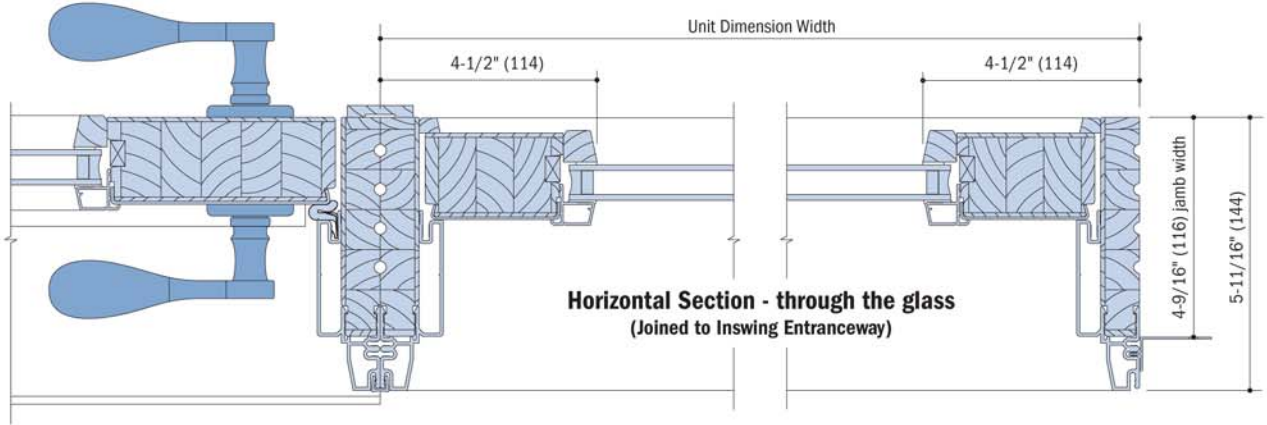

Vertical Section - Full Lite

Vertical Section Glass Panel

NOTES

Dimensions in parenthesis are millimeters.
Drawings are not to scale.

Width Options

NOTES

Dimensions in parenthesis are millimeters.
Drawings are not to scale.