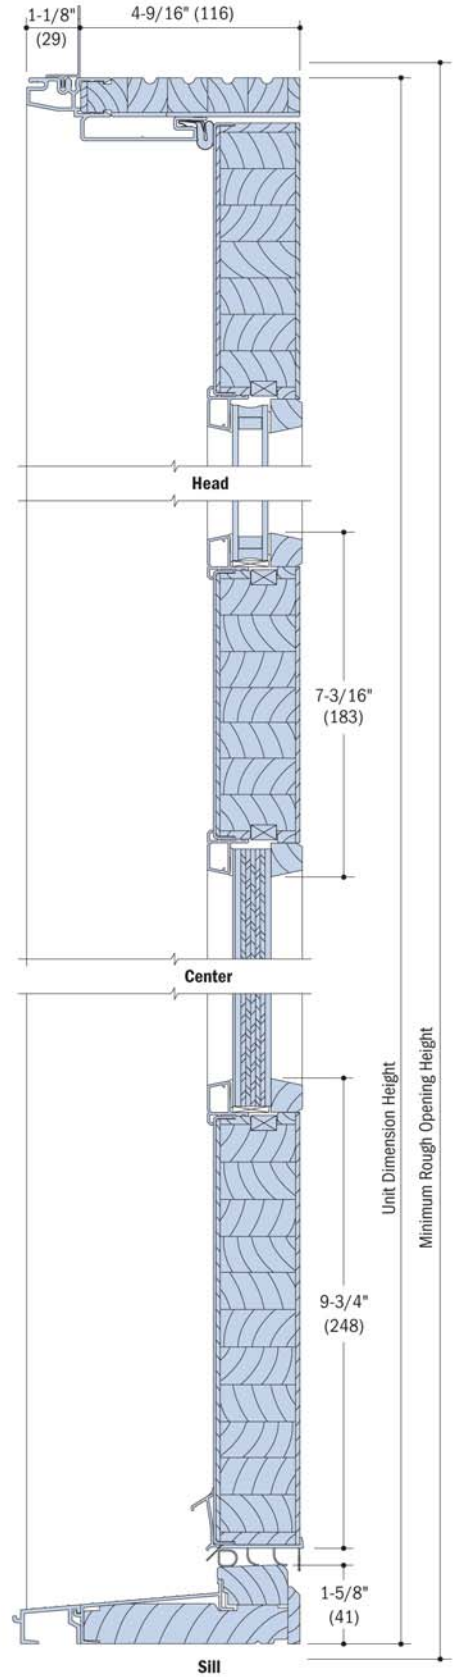

Vertical Section - Full Lite

Vertical Section Glass Panel

NOTES

Dimensions in parenthesis are millimeters.
Drawings are not to scale.

Width Options

NOTES

Dimensions in parenthesis are millimeters.
Drawings are not to scale.