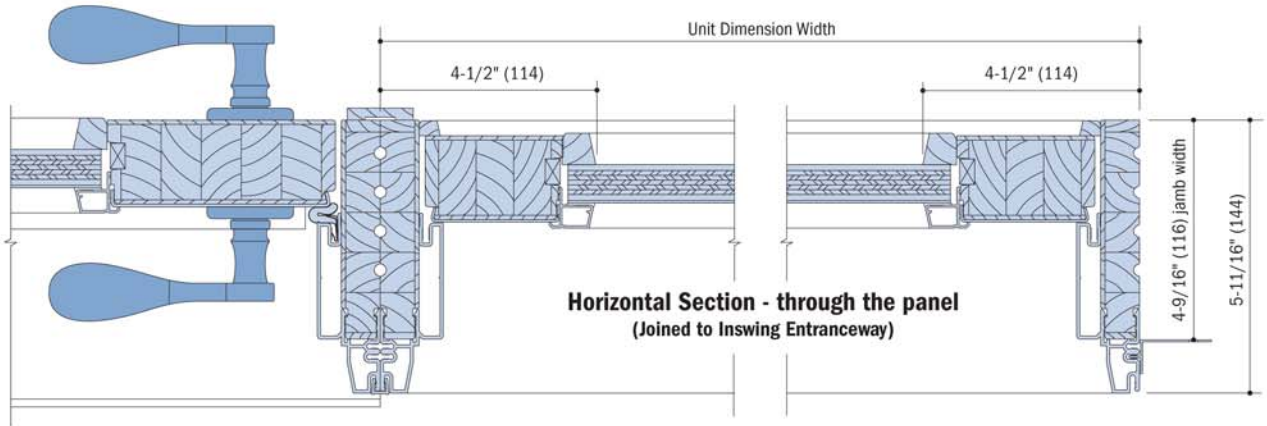

Vertical Section - Full Lite

Vertical Section Glass Panel

NOTES

Dimensions in parenthesis are millimeters.
Drawings are not to scale.

Width Options

NOTES

Dimensions in parenthesis are millimeters.
Drawings are not to scale.