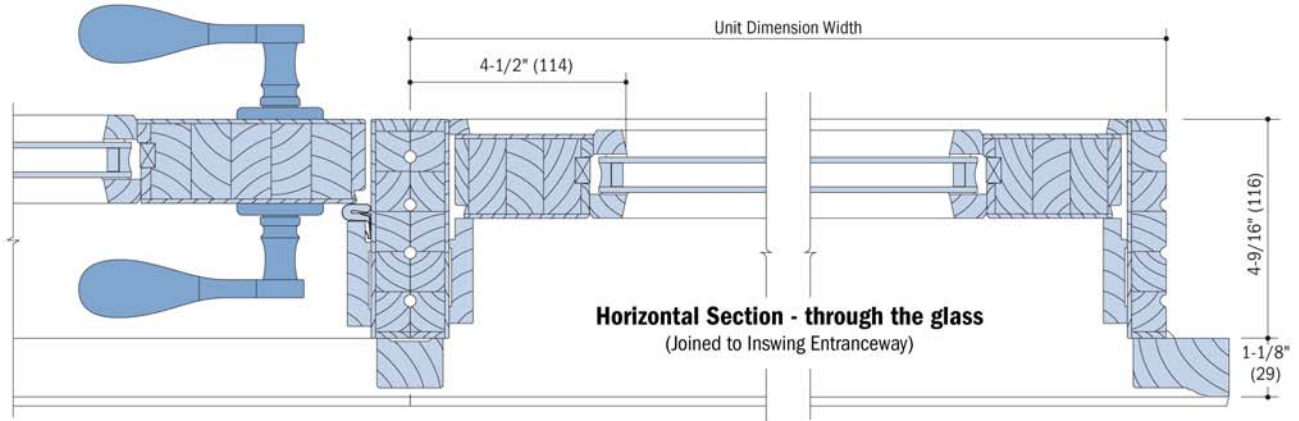

Full Lite Glass Panel

Vertical Section - Full Lite

Vertical Section - Glass Panel

NOTES

Dimensions in parenthesis are millimeters.
Drawings are not to scale.

Width Options

NOTES

Dimensions in parenthesis are millimeters.
Drawings are not to scale.