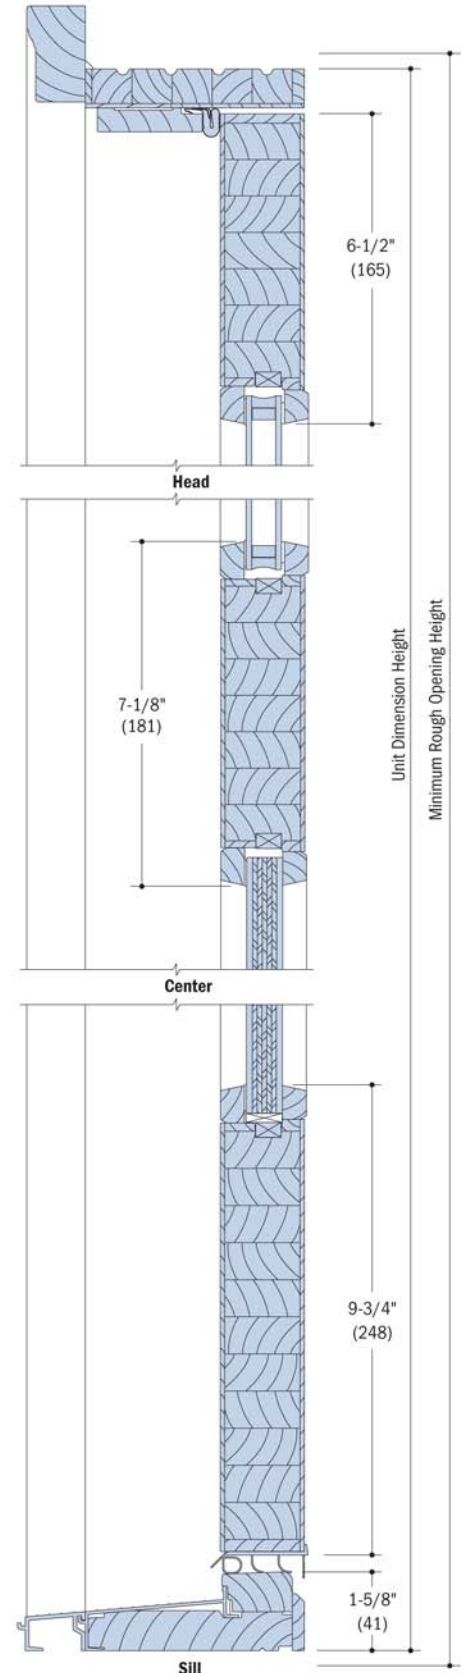

Full Lite Glass Panel

Vertical Section - Full Lite

Vertical Section - Glass Panel

NOTES

Dimensions in parenthesis are millimeters.
Drawings are not to scale.

Width Options

NOTES

Dimensions in parenthesis are millimeters.
Drawings are not to scale.