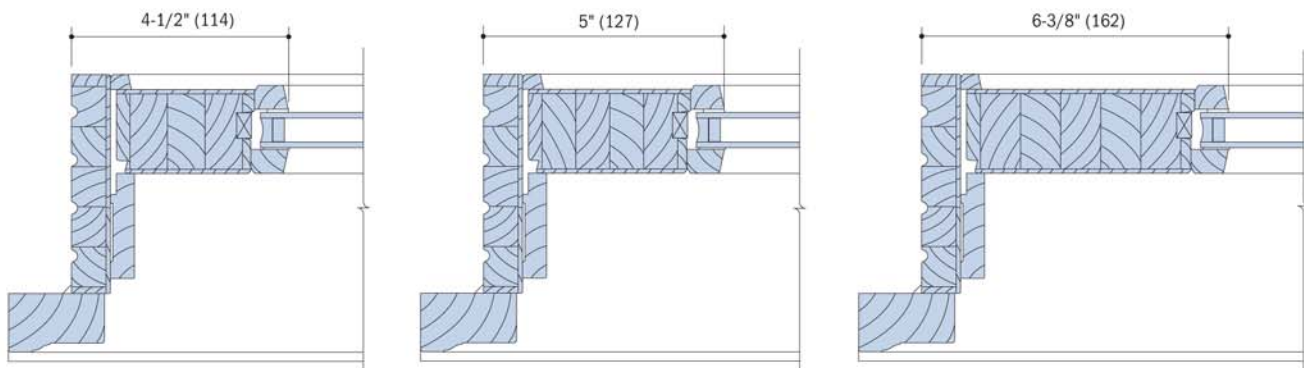

Full Lite Glass Panel

Vertical Section - Full Lite

Vertical Section - Glass Panel

NOTES

Dimensions in parenthesis are millimeters.
Drawings are not to scale.

Width Options

NOTES

Dimensions in parenthesis are millimeters.
Drawings are not to scale.