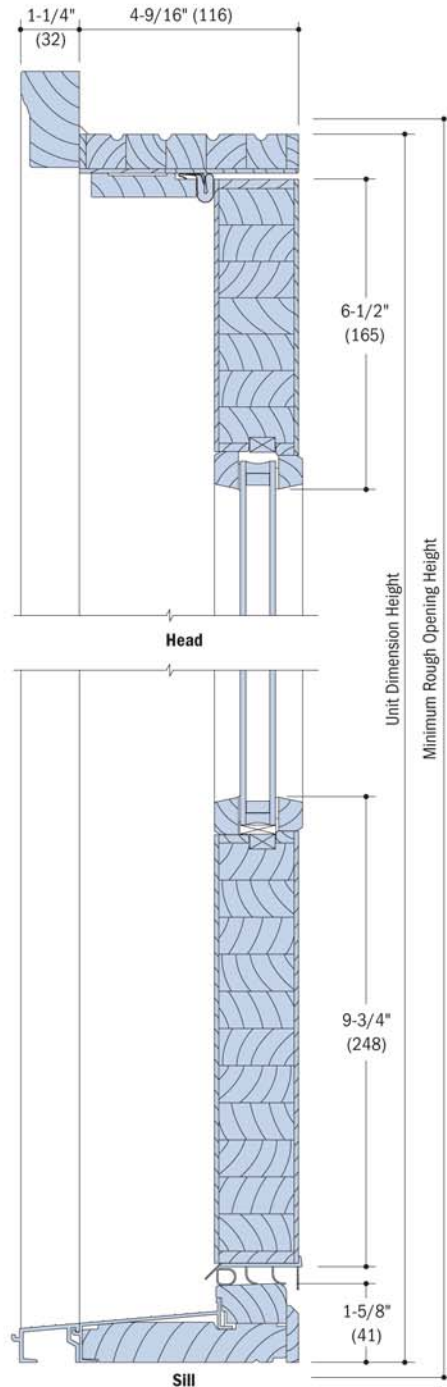

Full Lite Glass Panel

Vertical Section - Full Lite

Vertical Section - Glass Panel

NOTES

Dimensions in parenthesis are millimeters.
Drawings are not to scale.

Width Options

NOTES

Dimensions in parenthesis are millimeters.
Drawings are not to scale.