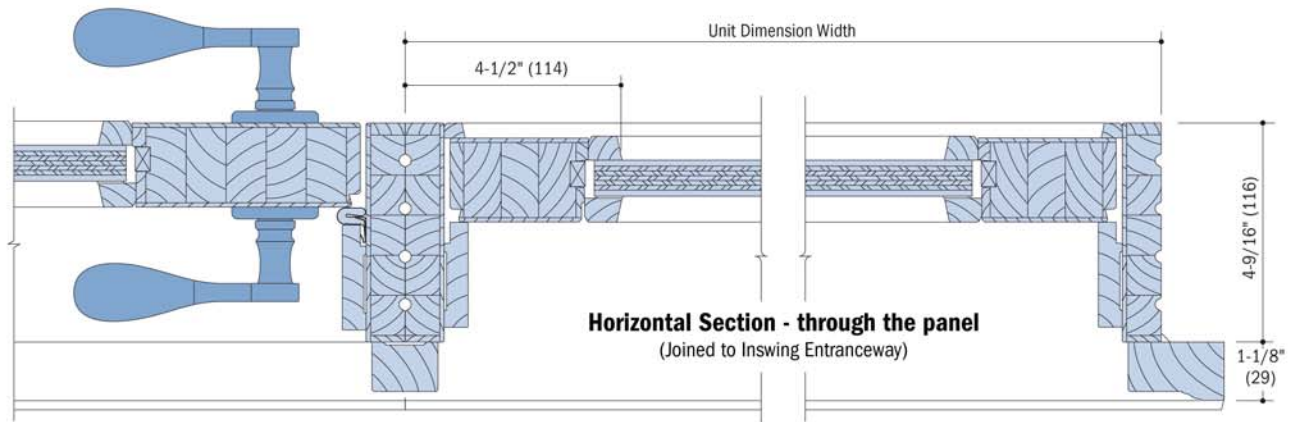

Full Lite Glass Panel

Vertical Section - Full Lite

Vertical Section - Glass Panel

NOTES

Dimensions in parenthesis are millimeters.
Drawings are not to scale.

Width Options

NOTES

Dimensions in parenthesis are millimeters.
Drawings are not to scale.