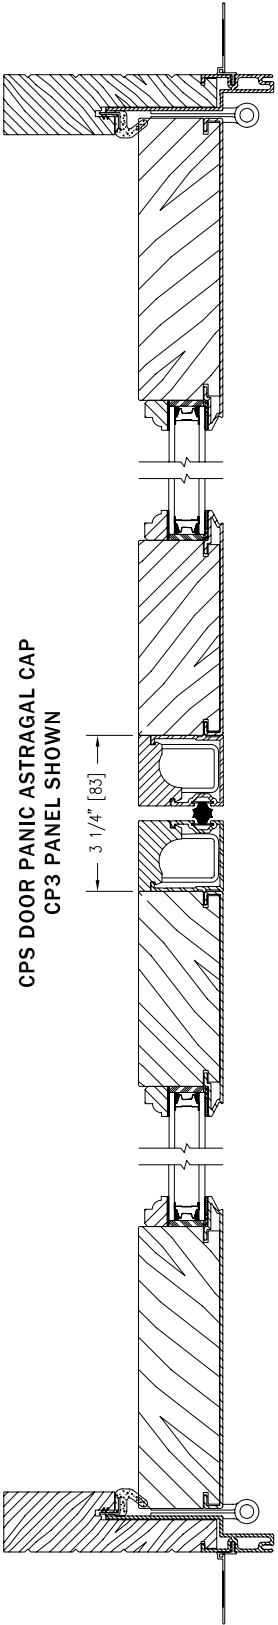

# OUTSWING FRENCH DOOR COMMERCIAL ASTRAGALS

**Notes:**

Dynamically configure section details to your specific needs by going to [EagleWindow.com](http://EagleWindow.com), select Wintelligence. Eagle Window & Door reserves the right to change the specifications without notice.

DRAWING # AD3040  
SCALE: 3"-1'-0"  
REVISION: 2/2/09