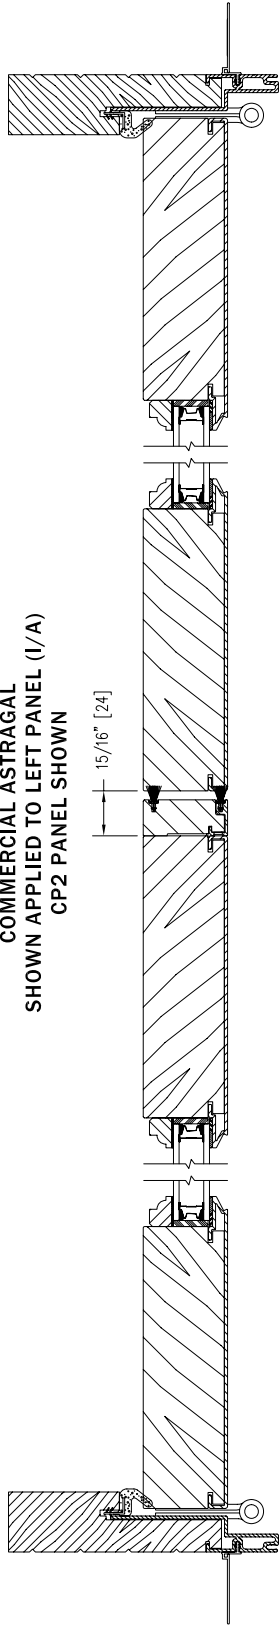

# OUTSWING FRENCH DOOR COMMERCIAL ASTRAGALS

**Notes:**

Dynamically configure section details to your specific needs by going to [EagleWindow.com](http://EagleWindow.com), select Wintelligence. Eagle Window & Door reserves the right to change the specifications without notice.

DRAWING # AD3040  
SCALE: 3"-1'-0"  
REVISION: 2/2/09