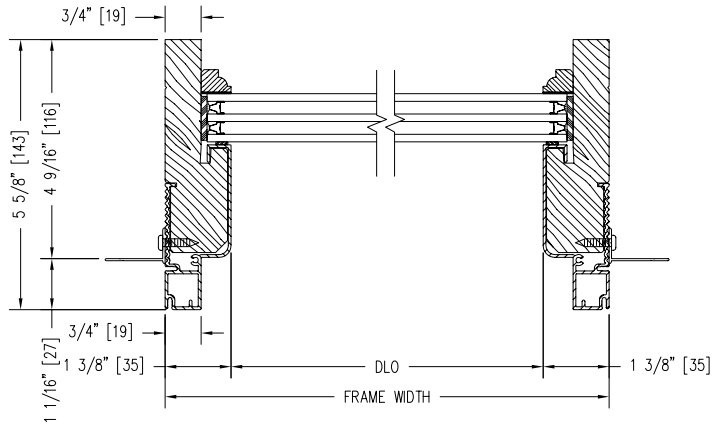

TRIPLE INSULATED GLASS DIRECT GLAZED TRANSOM (4 9/16")

Notes:

Dynamically configure section details to your specific needs by going to EagleWindow.com, select Wintelligence.
Eagle Window & Door reserves the right to change the specifications without notice.

DRAWING # AD3176
SCALE: 3"-1'-0"
REVISION: 4/14/09