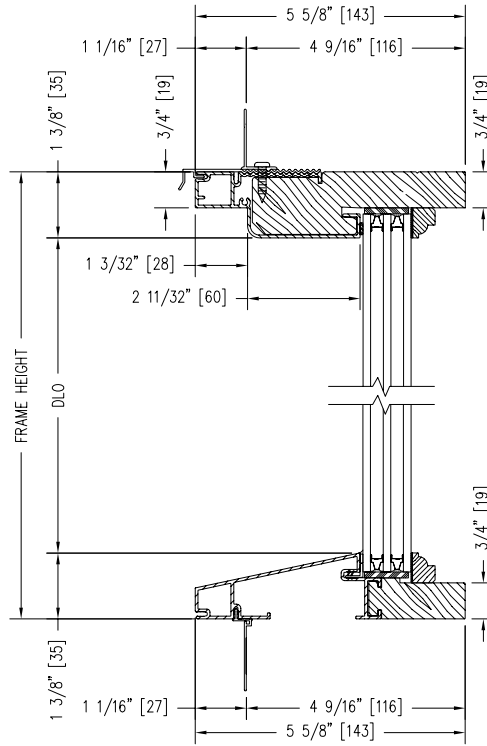

TRIPLE INSULATED GLASS DIRECT GLAZED TRANSOM (4 9/16")

Notes:

Dynamically configure section details to your specific needs by going to EagleWindow.com, select Wintelligence.
Eagle Window & Door reserves the right to change the specifications without notice.

DRAWING # AD3176
SCALE: 3"-1'-0"
REVISION: 4/14/09