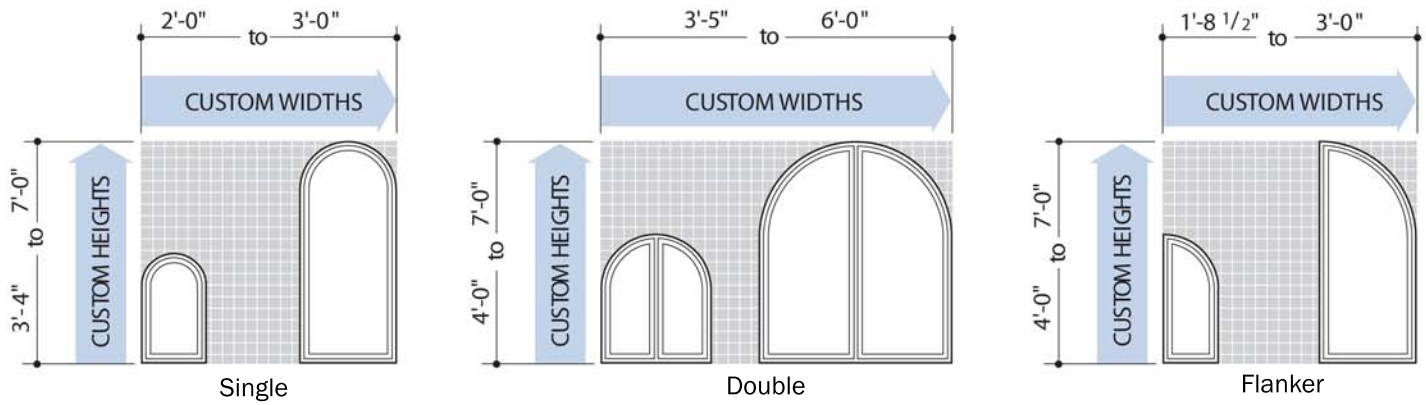

Extended Half Circle Casement Window Sizes

Extended Half Circle French Casement Window Sizes

Archtop French Casement Window Sizes

NOTES

Drawings are not to scale.

For specific unit dimensions, recommended rough opening dimensions and opening specifications, contact your Eagle dealer.