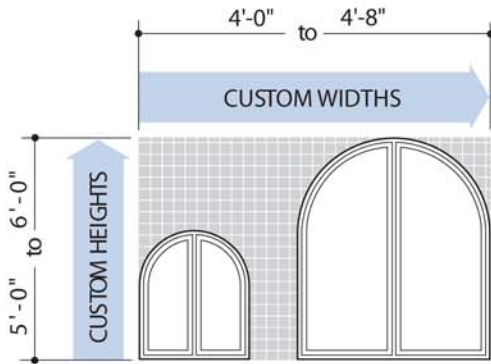

Extended Half Circle Casement Window Sizes

Extended Half Circle French Casement Window Sizes

Archtop French Casement Window Sizes

NOTES

Drawings are not to scale.

For specific unit dimensions, recommended rough opening dimensions and opening specifications, contact your Eagle dealer.