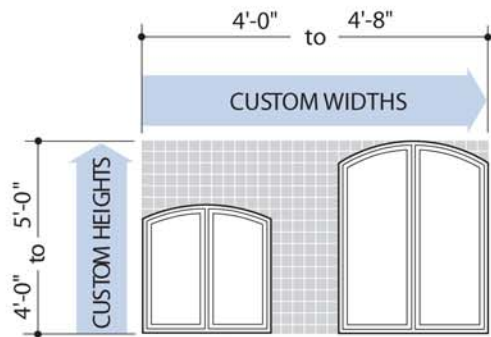

Extended Half Circle Casement Window Sizes

Extended Half Circle French Casement Window Sizes

Archtop French Casement Window Sizes

NOTES

Drawings are not to scale.

For specific unit dimensions, recommended rough opening dimensions and opening specifications, contact your Eagle dealer.