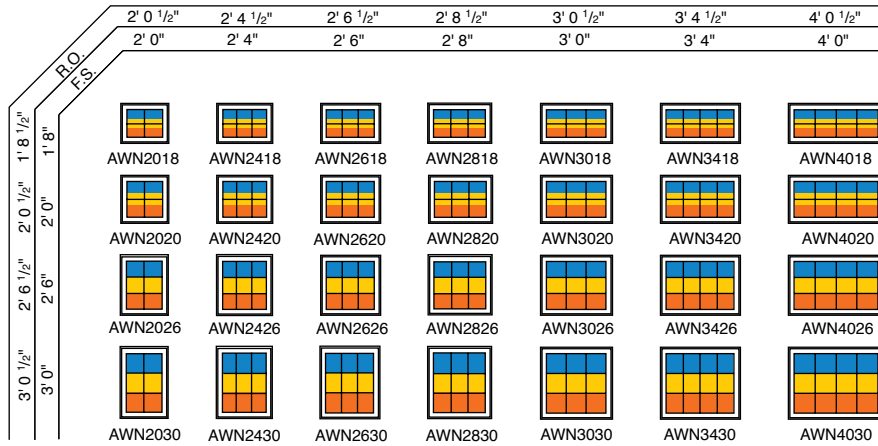

Eagle Axiom Awning Window Sizes

Notes:

The sizes shown are our standard call sizes. Additional custom sizes are also available. Contact your Eagle dealer for more information.

Visit EagleWindow.com for details on mulling performance in our Engineered Evaluations.

Our website also contains egress information.

- HarborMaster IG - ASTM Certified
- HarborMaster Monolithic - ASTM Certified
- HarborMaster Monolithic - TAS Certified

Scale 1/8" = 1'0"