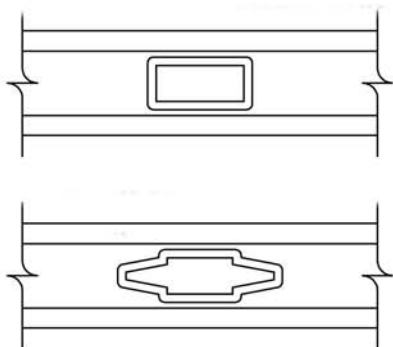

Exterior Modern Divided Lights & Classic Divided Lights

Removable Wood Grille Bar

7/8"

Removable Wood Grille Bar

Between-Glass Grille Bars

5/8"
Flat

1"
Contoured

Between-Glass Grille Bars

NOTES

Drawings are not to scale.