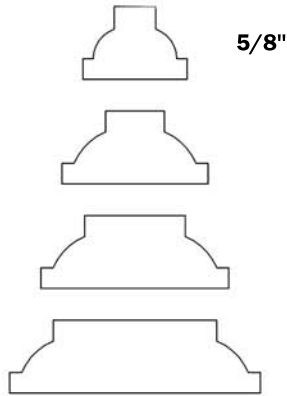

The divided light profiles and widths of Eagle's new specialty products vary from other Eagle products. Use the diagrams below to specify the profile that best complements the divided light profiles of our other Eagle products.

Divided Light Profiles & Widths

General Eagle Products

Interior Modern Divided Lights & Classic Divided Lights