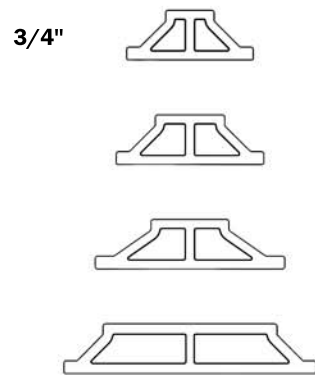

Exterior Modern Divided Lights & Classic Divided Lights

Removable Wood Grille Bar

7/8"

Removable Wood Grille Bar

Between-Glass Grille Bars

5/8"
Flat

1"
Contoured

Between-Glass Grille Bars

NOTES

Drawings are not to scale.