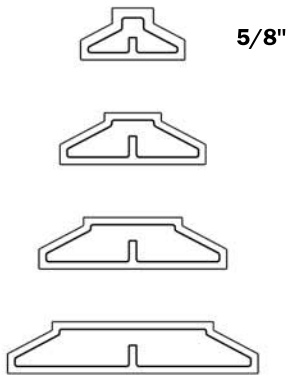

Exterior Modern Divided Lights & Classic Divided Lights

Removable Wood Grille Bar

7/8"

Removable Wood Grille Bar

Between-Glass Grille Bars

5/8"
Flat

1"
Contoured

Between-Glass Grille Bars

NOTES

Drawings are not to scale.