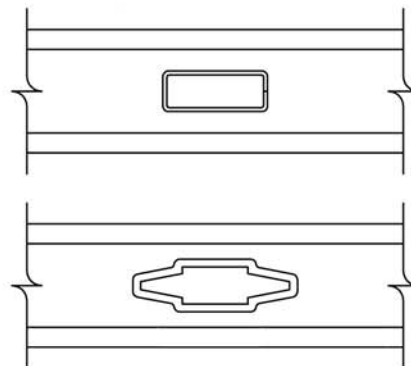

Exterior Modern Divided Lights & Classic Divided Lights

Removable Wood Grille Bar

7/8"

Removable Wood Grille Bar

Between-Glass Grille Bars

5/8"
Flat

1"
Contoured

Between-Glass Grille Bars

NOTES

Drawings are not to scale.