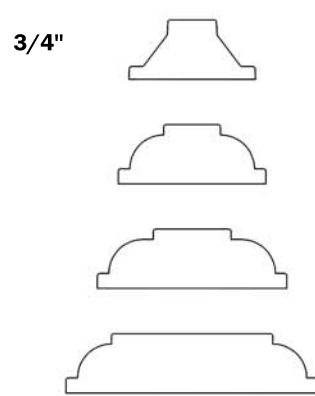

Specialty Products

Interior Modern Divided Lights & Classic Divided Lights