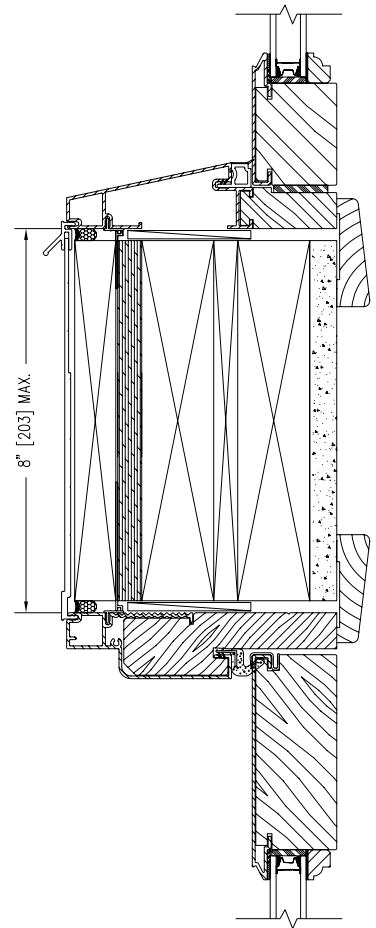

4 9/16" INSWING FRENCH DOOR FIELD SPREAD MULLS

CORNER MULL

TWO PIECE MULL COVER

TWO PIECE MULL COVER

THREE PIECE MULL COVER

Notes:

Dynamically configure section details to your specific needs by going to EagleWindow.com, select Wintelligence. Eagle Window & Door reserves the right to change the specifications without notice.

DRAWING # AD3131
 SCALE: 3"-1'-0"
 REVISION: 2/2/09