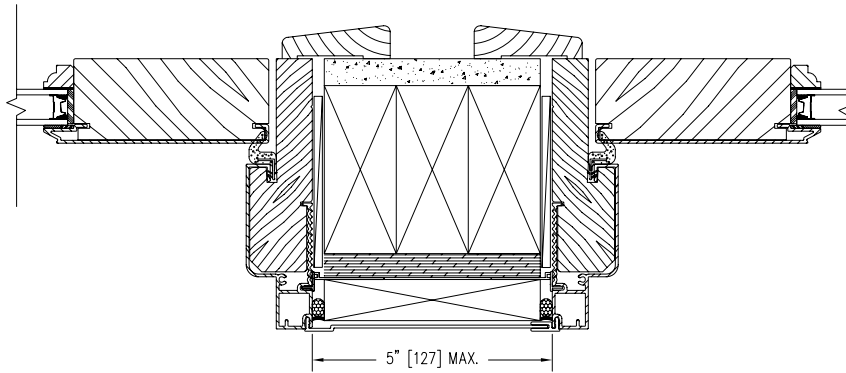

4 9/16" INSWING FRENCH DOOR FIELD SPREAD MULLS

CORNER MULL

TWO PIECE MULL COVER

TWO PIECE MULL COVER

THREE PIECE MULL COVER

Notes:

Dynamically configure section details to your specific needs by going to EagleWindow.com, select Wintelligence. Eagle Window & Door reserves the right to change the specifications without notice.

DRAWING # AD3131
 SCALE: 3"-1'-0"
 REVISION: 2/2/09