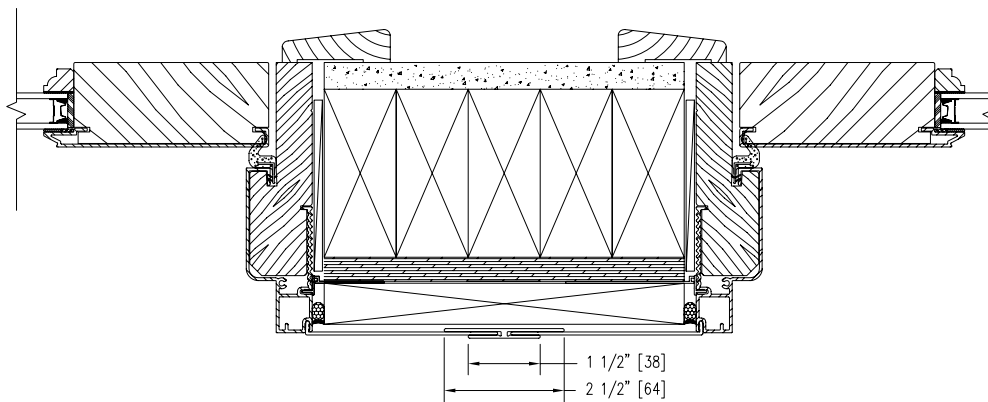

4 9/16" INSWING FRENCH DOOR FIELD SPREAD MULLS

CORNER MULL

TWO PIECE MULL COVER

TWO PIECE MULL COVER

THREE PIECE MULL COVER

Notes:

Dynamically configure section details to your specific needs by going to EagleWindow.com, select Wintelligence. Eagle Window & Door reserves the right to change the specifications without notice.

DRAWING # AD3131
 SCALE: 3"-1'-0"
 REVISION: 2/2/09