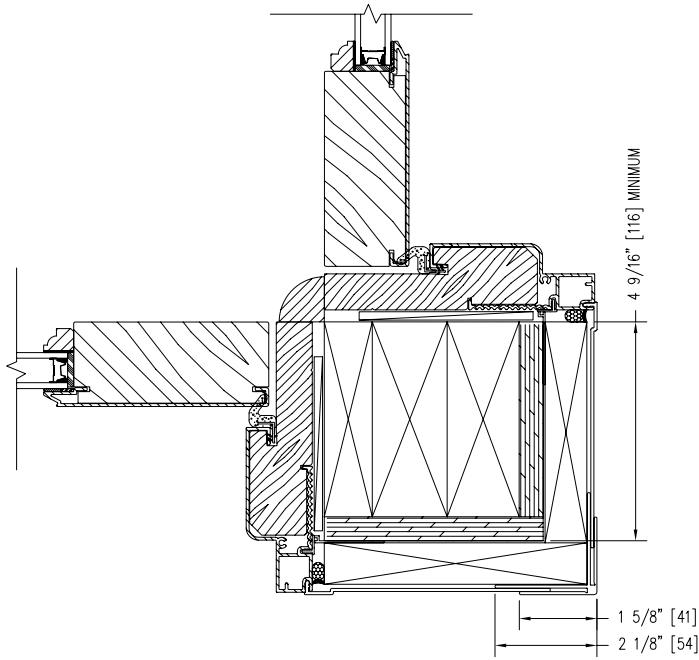

4 9/16" INSWING FRENCH DOOR FIELD SPREAD MULLS

CORNER MULL

TWO PIECE MULL COVER

TWO PIECE MULL COVER

THREE PIECE MULL COVER

Notes:

Dynamically configure section details to your specific needs by going to EagleWindow.com, select Wintelligence. Eagle Window & Door reserves the right to change the specifications without notice.

DRAWING # AD3131
 SCALE: 3"-1'-0"
 REVISION: 2/2/09