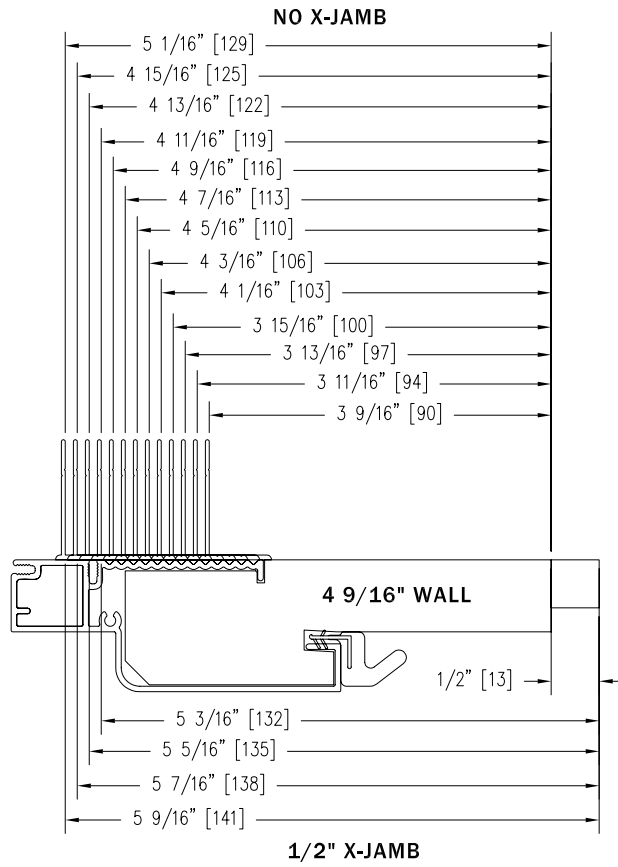

# INSWING WALL DEPTHS

**Notes:**

Dynamically configure section details to your specific needs by going to [EagleWindow.com](http://EagleWindow.com), select Wintelligence. Eagle Window & Door reserves the right to change the specifications without notice.

DRAWING # AD3082  
 SCALE: 6"=1'-0"  
 REVISION: 2/2/09