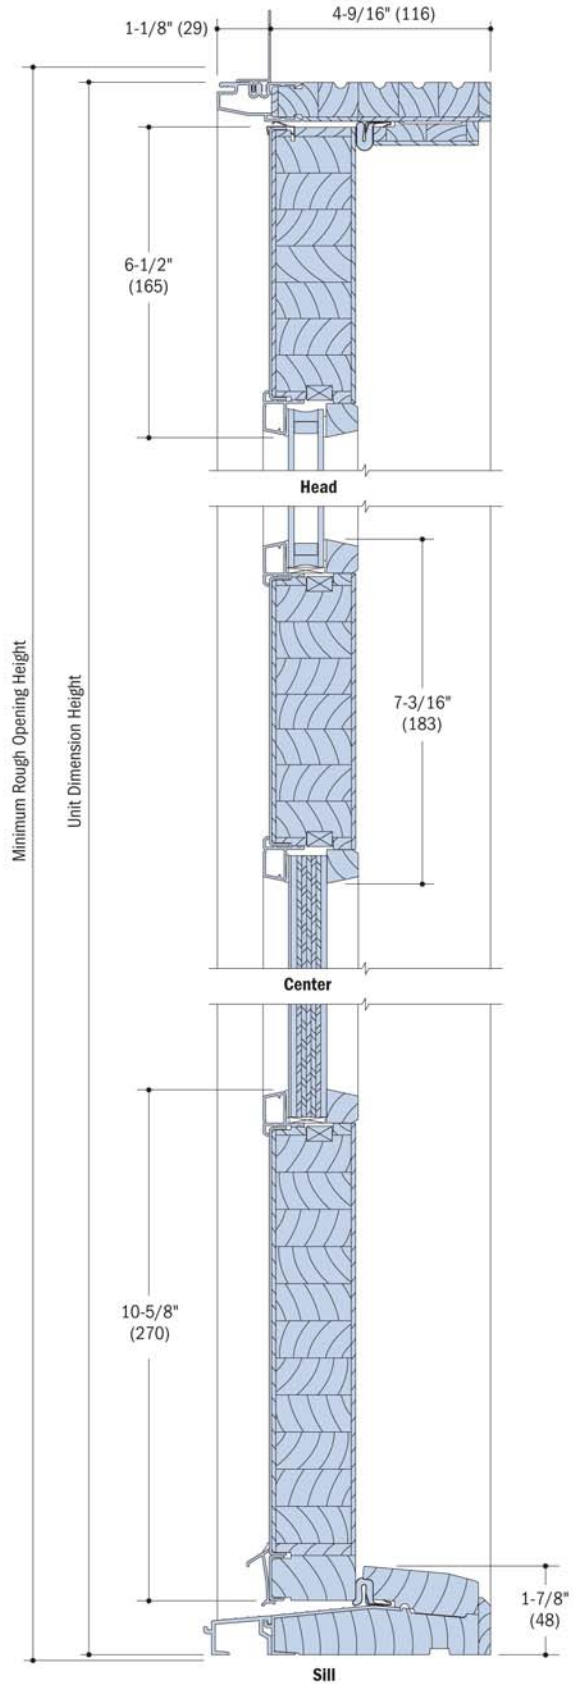

Vertical Section Full Lite

Vertical Section Glass Panel

NOTES

Dimensions in parenthesis are millimeters.
Drawings are not to scale.

Width Options

NOTES
Dimensions in parenthesis are millimeters.
Drawings are not to scale.