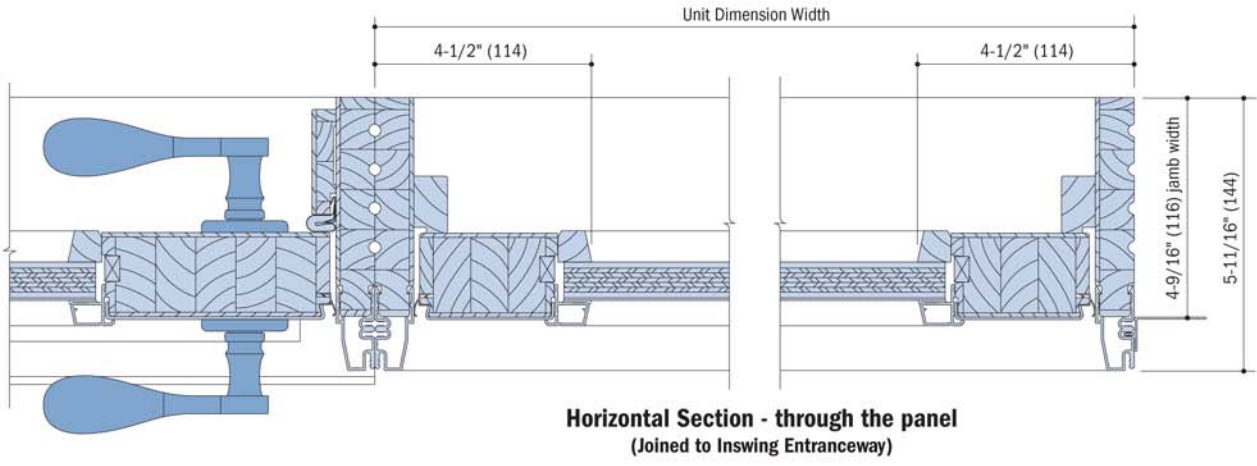

Vertical Section Full Lite

Vertical Section Glass Panel

NOTES

Dimensions in parenthesis are millimeters.
Drawings are not to scale.

Width Options

NOTES
Dimensions in parenthesis are millimeters.
Drawings are not to scale.