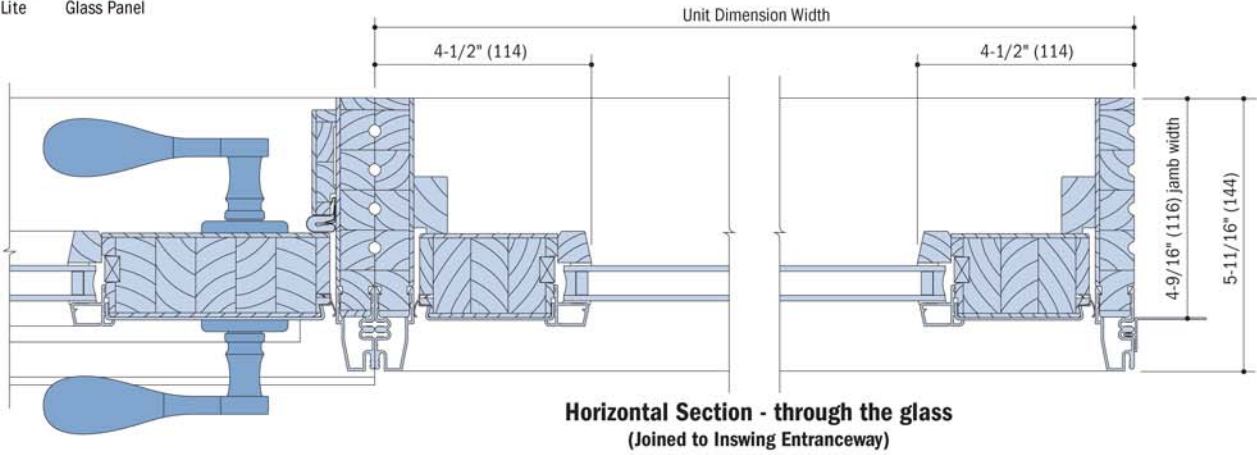

Vertical Section Full Lite

Vertical Section Glass Panel

NOTES

Dimensions in parenthesis are millimeters.
Drawings are not to scale.

Width Options

NOTES
Dimensions in parenthesis are millimeters.
Drawings are not to scale.