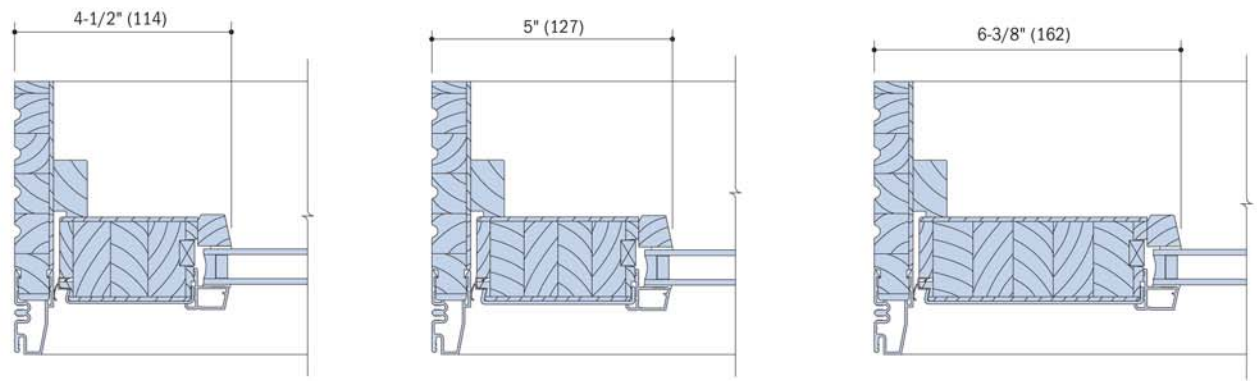

Vertical Section Full Lite

Vertical Section Glass Panel

NOTES

Dimensions in parenthesis are millimeters.
Drawings are not to scale.

Width Options

NOTES
Dimensions in parenthesis are millimeters.
Drawings are not to scale.