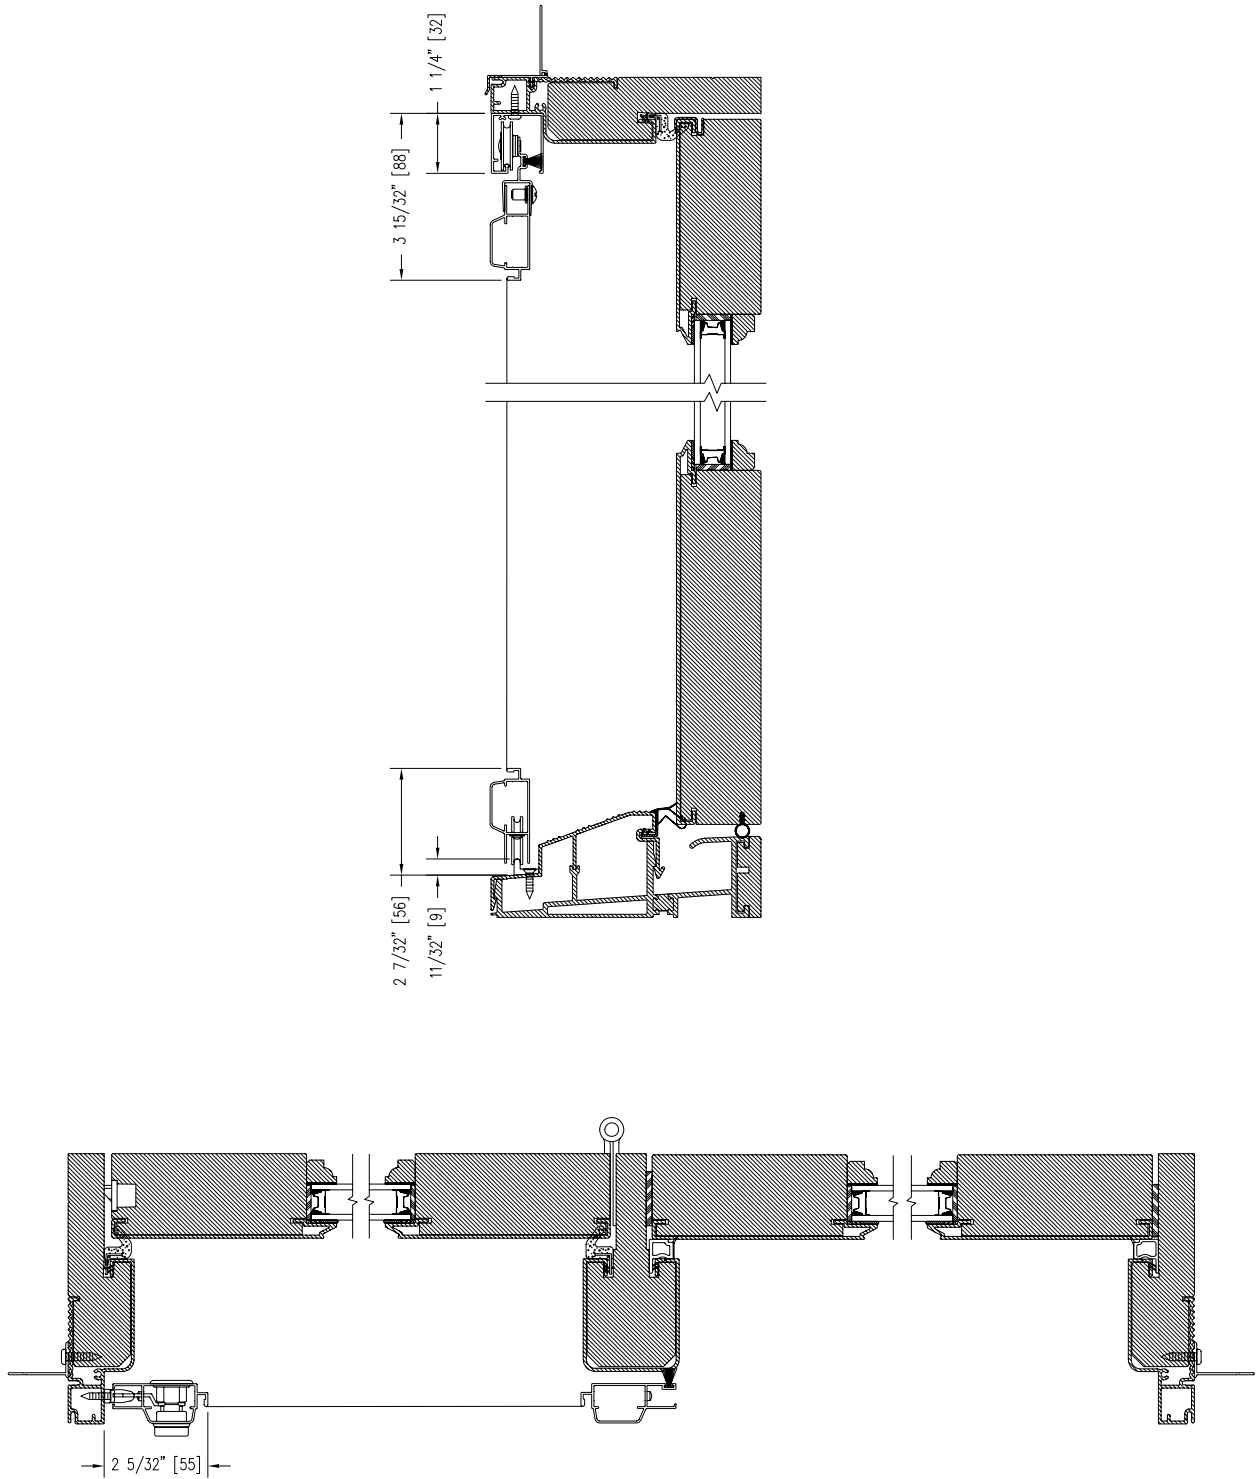

# POST DOOR TOP-HUNG SCREEN

DRAWING # AD3078  
SCALE: 3"-1'-0"  
REVISION: 2/2/09