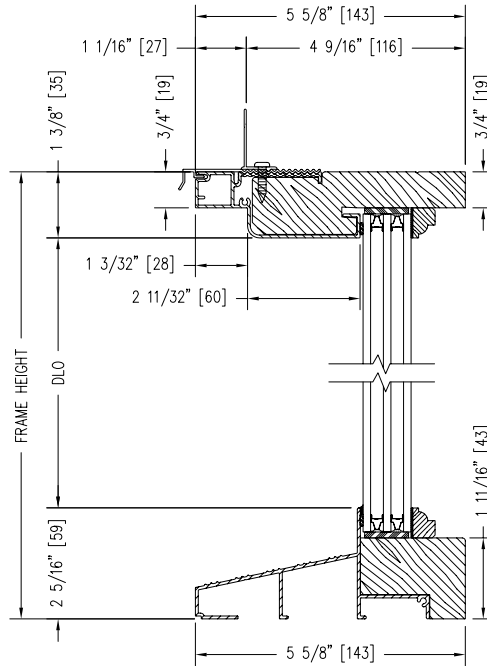

TRIPLE INSULATED GLASS DIRECT GLAZED SIDELITE (4 9/16")

Notes:

Dynamically configure section details to your specific needs by going to EagleWindow.com, select Wintelligence. Eagle Window & Door reserves the right to change the specifications without notice.

DRAWING # AD3175
SCALE: 3"-1'-0"
REVISION: 4/14/09