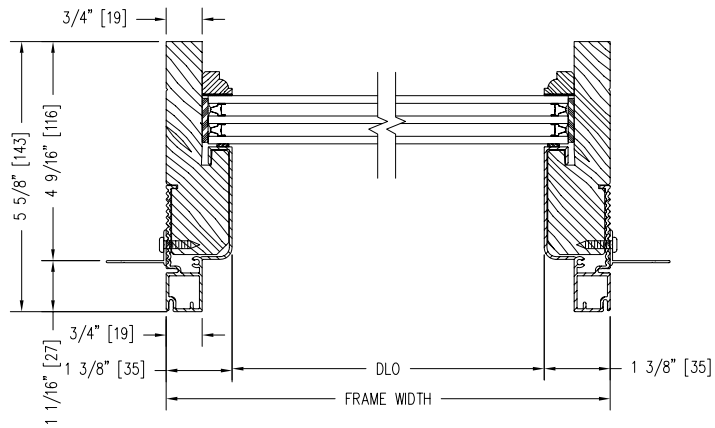

TRIPLE INSULATED GLASS DIRECT GLAZED SIDELITE (4 9/16")

Notes:

Dynamically configure section details to your specific needs by going to EagleWindow.com, select Wintelligence. Eagle Window & Door reserves the right to change the specifications without notice.

DRAWING # AD3175
SCALE: 3"-1'-0"
REVISION: 4/14/09