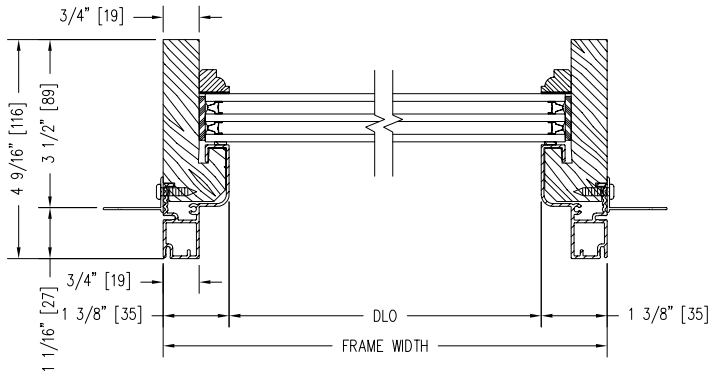

# TRIPLE INSULATED GLASS DIRECT GLAZED TRANSOM (3 1/2")

**Notes:**

Dynamically configure section details to your specific needs by going to [EagleWindow.com](http://EagleWindow.com), select Wintelligence. Eagle Window & Door reserves the right to change the specifications without notice.

DRAWING # AD3169  
SCALE: 3"-1'-0"  
REVISION: 4/14/09