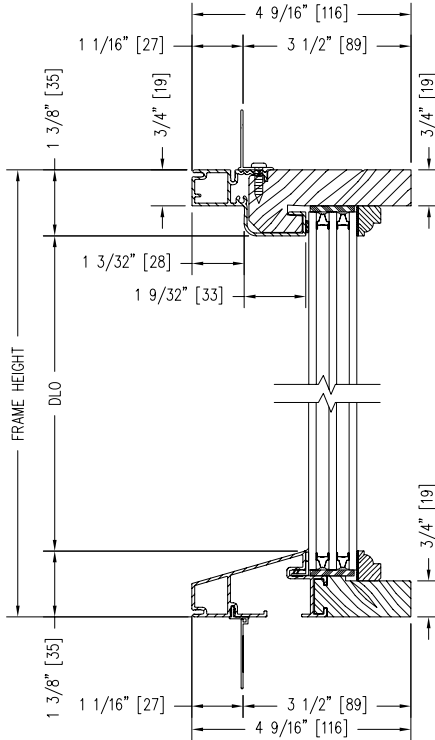

# TRIPLE INSULATED GLASS DIRECT GLAZED TRANSOM (3 1/2")

**Notes:**

Dynamically configure section details to your specific needs by going to [EagleWindow.com](http://EagleWindow.com), select Wintelligence. Eagle Window & Door reserves the right to change the specifications without notice.

DRAWING # AD3169  
SCALE: 3"-1'-0"  
REVISION: 4/14/09