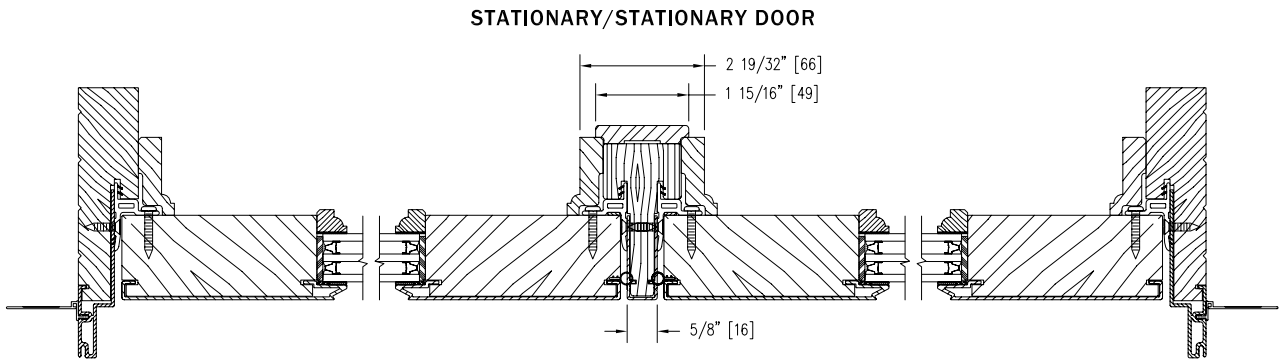

TRIPLE INSULATED GLASS
OUTSWING FRENCH DOOR
ASTRAGAL OPTIONS
SP1/SP2 PANEL SHOWN

Notes:

Dynamically configure section details to your specific needs by going to EagleWindow.com, select Wintelligence. Eagle Window & Door reserves the right to change the specifications without notice.

DRAWING # AD3185
SCALE: 3"-1'-0"
REVISION: 4/14/09