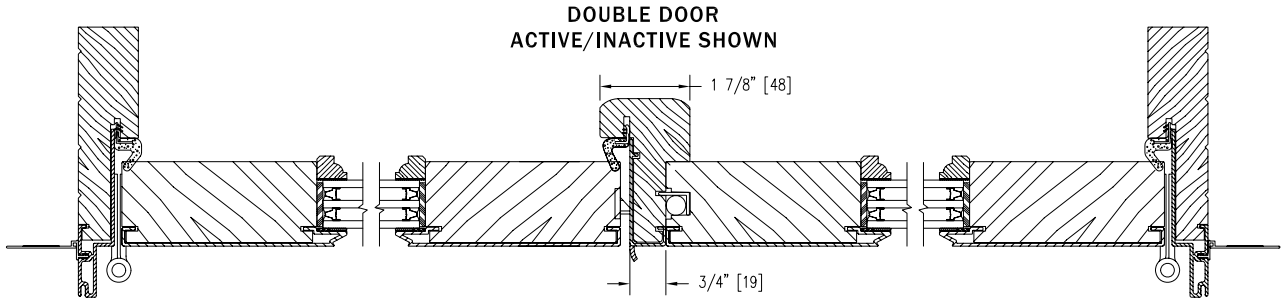

TRIPLE INSULATED GLASS
OUTSWING FRENCH DOOR
ASTRAGAL OPTIONS
SP1/SP2 PANEL SHOWN

Notes:

Dynamically configure section details to your specific needs by going to EagleWindow.com, select Wintelligence. Eagle Window & Door reserves the right to change the specifications without notice.

DRAWING # AD3185
SCALE: 3"-1'-0"
REVISION: 4/14/09