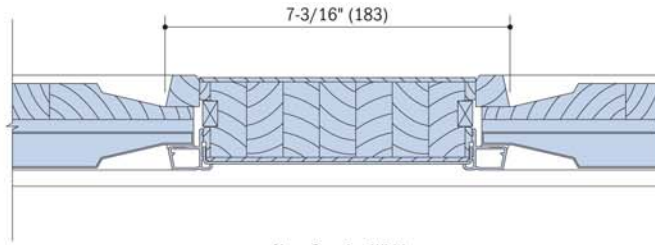

**NOTES**

Dimensions in parenthesis are millimeters. Drawings are not to scale.

Single Door Frame  
**Horizontal Section - through the panel**

Clear Opening Width

Single Door Frame  
**Horizontal Section - through the panel**

Unit Dimension Width

Minimum Rough Opening Width

Single Door Frame  
**Horizontal Section - through the glass**

Unit Dimension Width

Minimum Rough Opening Width

**NOTES**

Dimensions in parenthesis are millimeters.  
Drawings are not to scale.