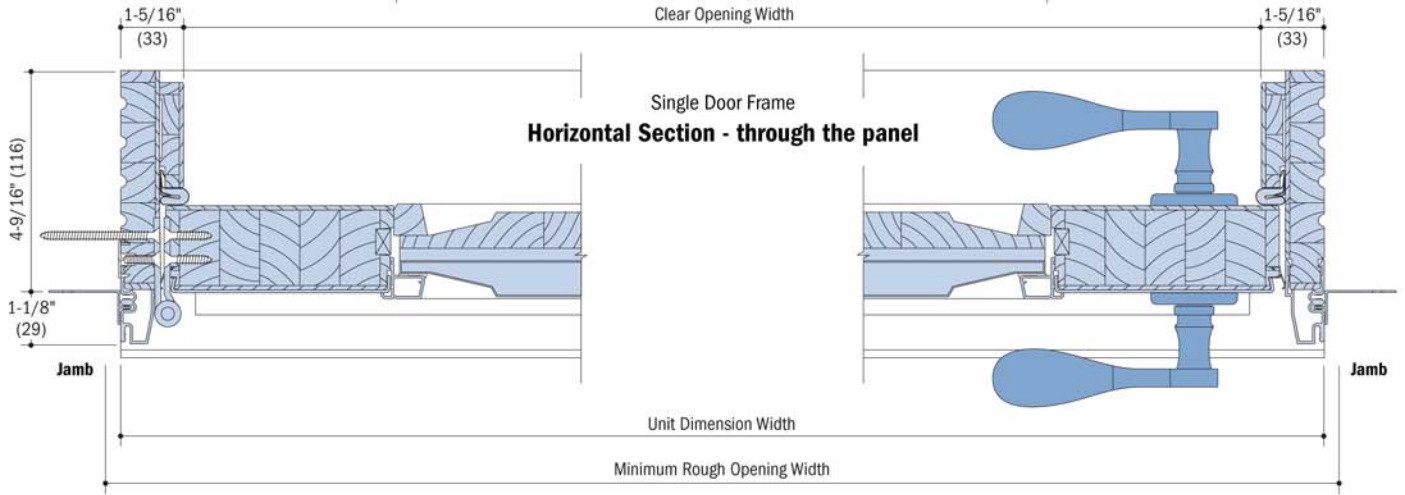

**NOTES**

Dimensions in parenthesis are millimeters. Drawings are not to scale.

Single Door Frame  
**Horizontal Section - through the panel**

Clear Opening Width

Single Door Frame  
**Horizontal Section - through the panel**

Unit Dimension Width

Minimum Rough Opening Width

Single Door Frame  
**Horizontal Section - through the glass**

Unit Dimension Width

Minimum Rough Opening Width

**NOTES**

Dimensions in parenthesis are millimeters.  
Drawings are not to scale.