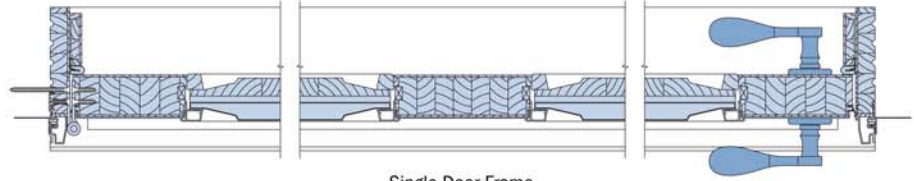

**NOTES**

Dimensions in parenthesis are millimeters. Drawings are not to scale.

Single Door Frame  
**Horizontal Section - through the panel**

Clear Opening Width

Single Door Frame  
**Horizontal Section - through the panel**

Unit Dimension Width

Minimum Rough Opening Width

Single Door Frame  
**Horizontal Section - through the glass**

Unit Dimension Width

Minimum Rough Opening Width

**NOTES**

Dimensions in parenthesis are millimeters.  
Drawings are not to scale.