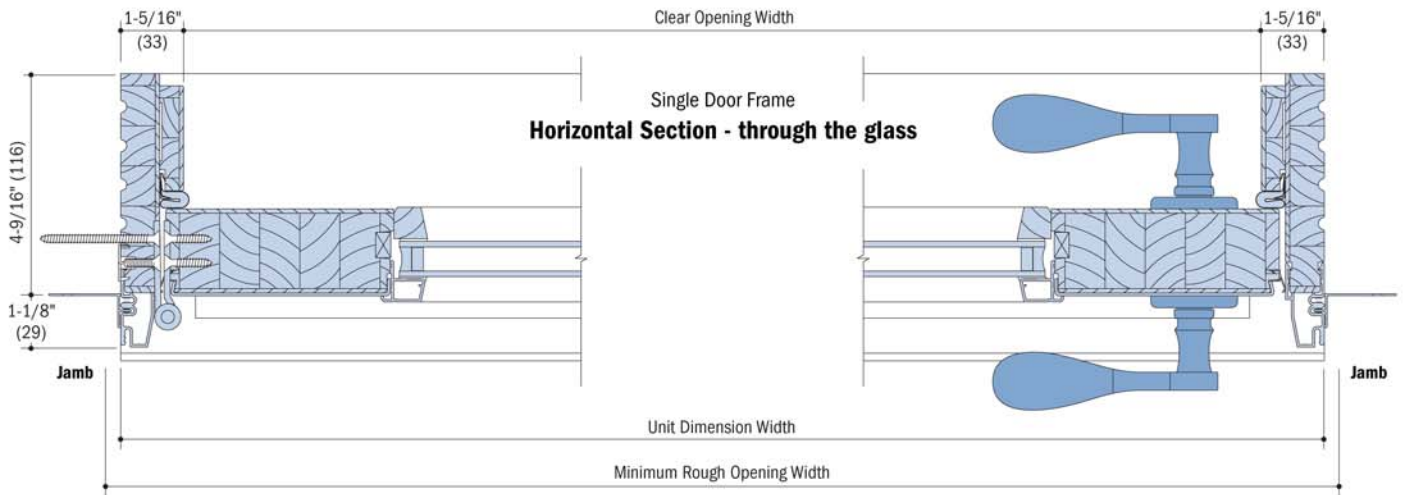

**NOTES**

Dimensions in parenthesis are millimeters. Drawings are not to scale.

Single Door Frame  
**Horizontal Section - through the panel**

Clear Opening Width

Single Door Frame  
**Horizontal Section - through the panel**

Unit Dimension Width

Minimum Rough Opening Width

Single Door Frame  
**Horizontal Section - through the glass**

Unit Dimension Width

Minimum Rough Opening Width

**NOTES**

Dimensions in parenthesis are millimeters.  
Drawings are not to scale.