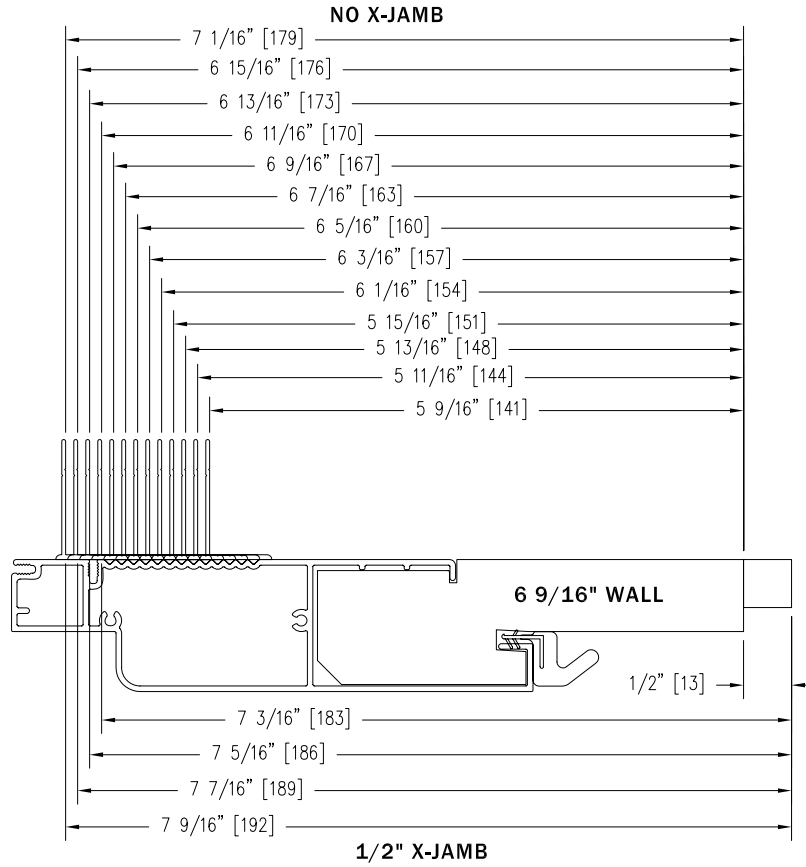

INSWING WALL DEPTHS

Notes:

Dynamically configure section details to your specific needs by going to EagleWindow.com, select Wintelligence. Eagle Window & Door reserves the right to change the specifications without notice.

DRAWING # AD3083
 SCALE: 6"-1'-0"
 REVISION: 2/2/09