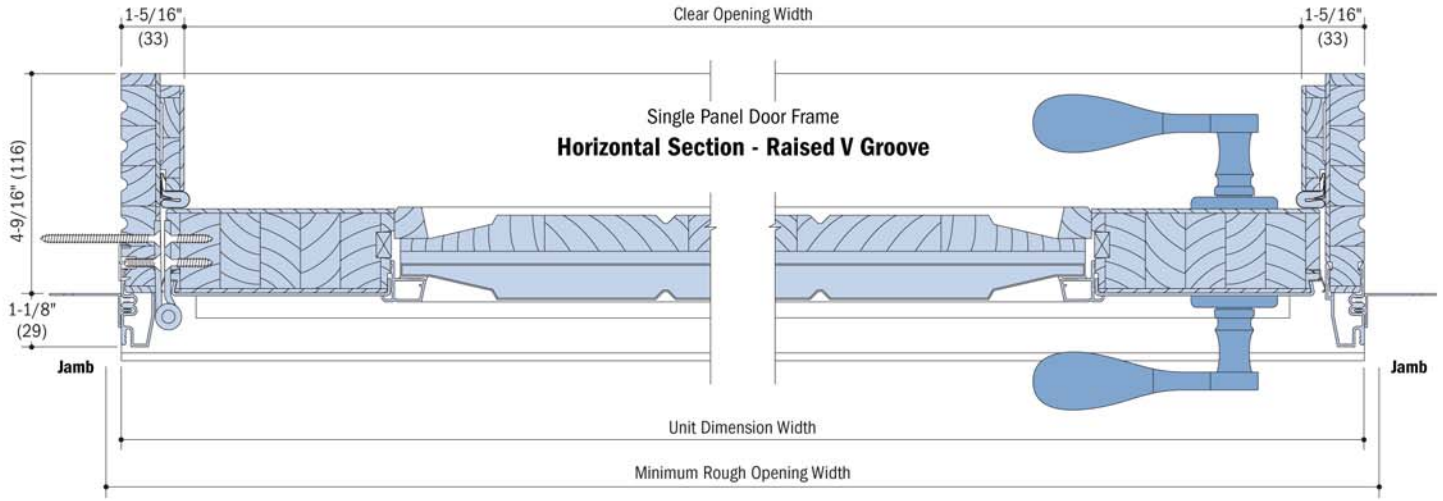

NOTES

Dimensions in parenthesis are millimeters.
Drawings are not to scale.

Single Panel Door Frame
Raised V Groove

Single Panel Door Frame
Horizontal Section - Raised V Groove

Panel with Decorative Insulated Glass Option

Glass with Decorative Insulated Glass Option

NOTES

Dimensions in parenthesis are millimeters.
Drawings are not to scale.