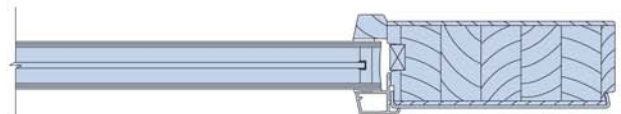

NOTES

Dimensions in parenthesis are millimeters.
Drawings are not to scale.

Single Panel Door Frame
Raised V Groove

Single Panel Door Frame
Horizontal Section - Raised V Groove

Panel with Decorative Insulated Glass Option

Glass with Decorative Insulated Glass Option

NOTES

Dimensions in parenthesis are millimeters.
Drawings are not to scale.