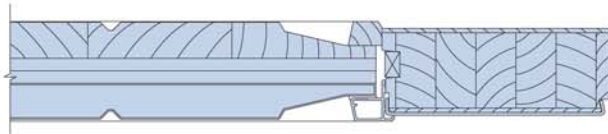

NOTES

Dimensions in parenthesis are millimeters.
Drawings are not to scale.

Single Panel Door Frame
Raised V Groove

Single Panel Door Frame
Horizontal Section - Raised V Groove

Panel with Decorative Insulated Glass Option

Glass with Decorative Insulated Glass Option

NOTES

Dimensions in parenthesis are millimeters.
Drawings are not to scale.