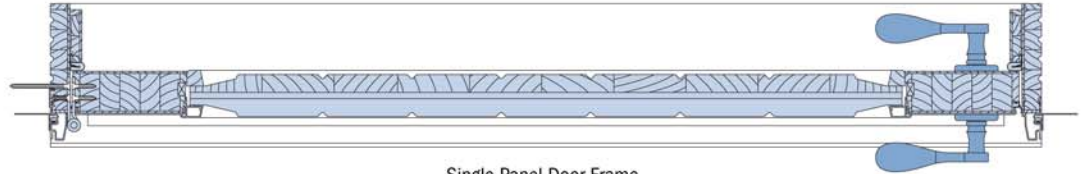

NOTES

Dimensions in parenthesis are millimeters.
Drawings are not to scale.

Single Panel Door Frame
Raised V Groove

Single Panel Door Frame
Horizontal Section - Raised V Groove

Panel with Decorative Insulated Glass Option

Glass with Decorative Insulated Glass Option

NOTES

Dimensions in parenthesis are millimeters.
Drawings are not to scale.