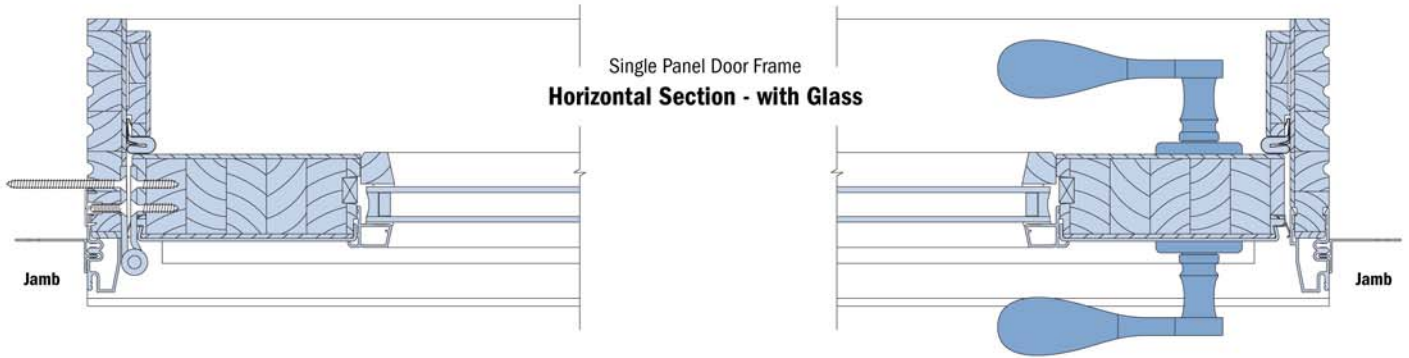

NOTES

Dimensions in parenthesis are millimeters.
Drawings are not to scale.

Single Panel Door Frame
Raised V Groove

Single Panel Door Frame
Horizontal Section - Raised V Groove

Panel with Decorative Insulated Glass Option

Glass with Decorative Insulated Glass Option

NOTES

Dimensions in parenthesis are millimeters.
Drawings are not to scale.