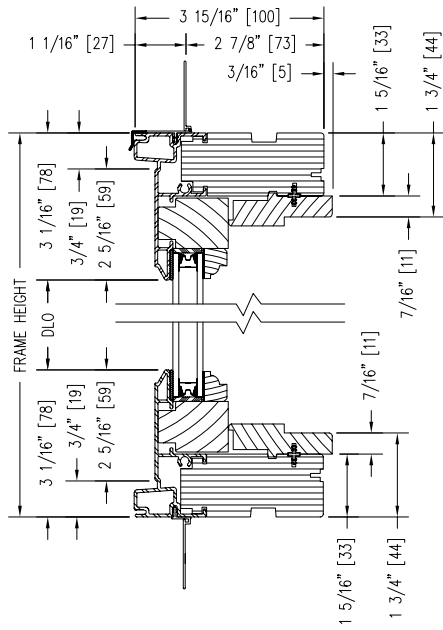

# 1 PIECE STATIONARY CASEMENT

**Notes:**

Dynamically configure section details to your specific needs by going to [EagleWindow.com](http://EagleWindow.com), select Wintelligence. Eagle Window & Door reserves the right to change the specifications without notice.

DRAWING # AD3002  
 SCALE: 3"-1'-0"  
 REVISION: 2/2/09