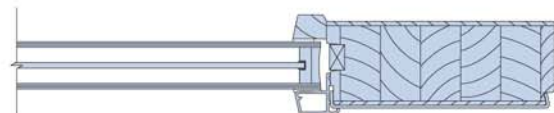

**NOTES**

Dimensions in parenthesis are millimeters.  
Drawings are not to scale.

Double Panel Door Frame  
Raised V Groove

Double Panel Door Frame  
Horizontal Section - Raised V Groove

**NOTES**

Dimensions in parenthesis are millimeters.  
Drawings are not to scale.

Double Panel Door Frame  
Raised V Groove

Double Door Frame  
**Horizontal Section - through the glass**

Panel with Decorative Insulated Glass Option

Glass with Decorative Insulated Glass Option

**NOTES**

Dimensions in parenthesis are millimeters.  
Drawings are not to scale.