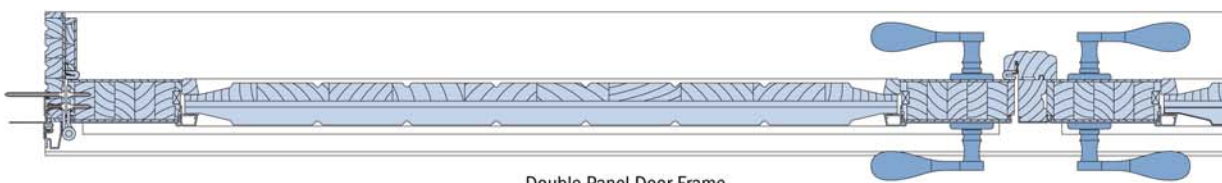

**NOTES**

Dimensions in parenthesis are millimeters.  
Drawings are not to scale.

Double Panel Door Frame  
Raised V Groove

Double Panel Door Frame  
Horizontal Section - Raised V Groove

**NOTES**

Dimensions in parenthesis are millimeters.  
Drawings are not to scale.

Double Panel Door Frame  
Raised V Groove

Double Door Frame  
**Horizontal Section - through the glass**

Panel with Decorative Insulated Glass Option

Glass with Decorative Insulated Glass Option

**NOTES**

Dimensions in parenthesis are millimeters.  
Drawings are not to scale.