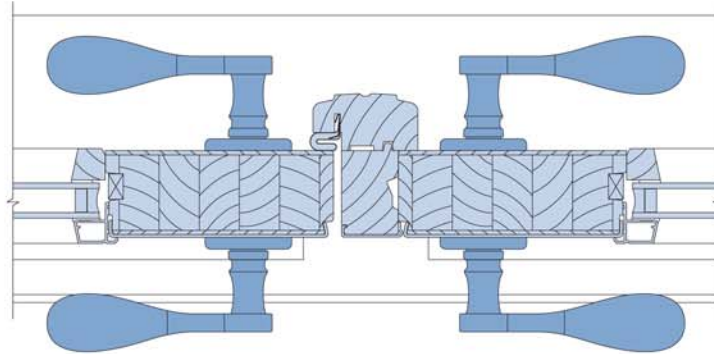

**NOTES**

Dimensions in parenthesis are millimeters.  
Drawings are not to scale.

Double Panel Door Frame  
Raised V Groove

Double Panel Door Frame  
Horizontal Section - Raised V Groove

**NOTES**

Dimensions in parenthesis are millimeters.  
Drawings are not to scale.

Double Panel Door Frame  
Raised V Groove

Double Door Frame  
**Horizontal Section - through the glass**

Panel with Decorative Insulated Glass Option

Glass with Decorative Insulated Glass Option

**NOTES**

Dimensions in parenthesis are millimeters.  
Drawings are not to scale.