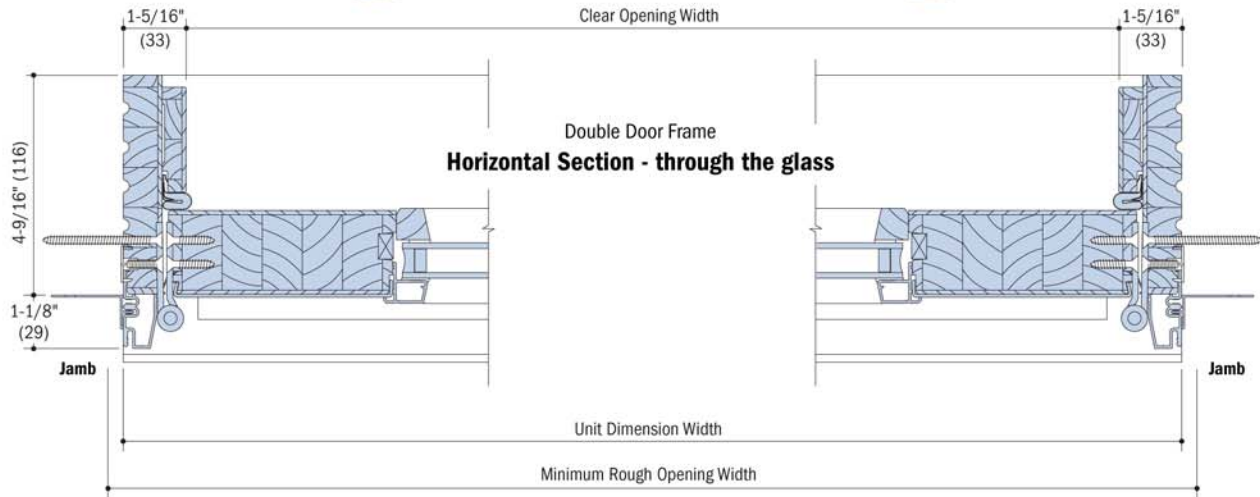

**NOTES**

Dimensions in parenthesis are millimeters.  
Drawings are not to scale.

Double Panel Door Frame  
Raised V Groove

Double Panel Door Frame  
Horizontal Section - Raised V Groove

**NOTES**

Dimensions in parenthesis are millimeters.  
Drawings are not to scale.

Double Panel Door Frame  
Raised V Groove

Double Door Frame  
**Horizontal Section - through the glass**

Panel with Decorative Insulated Glass Option

Glass with Decorative Insulated Glass Option

**NOTES**

Dimensions in parenthesis are millimeters.  
Drawings are not to scale.