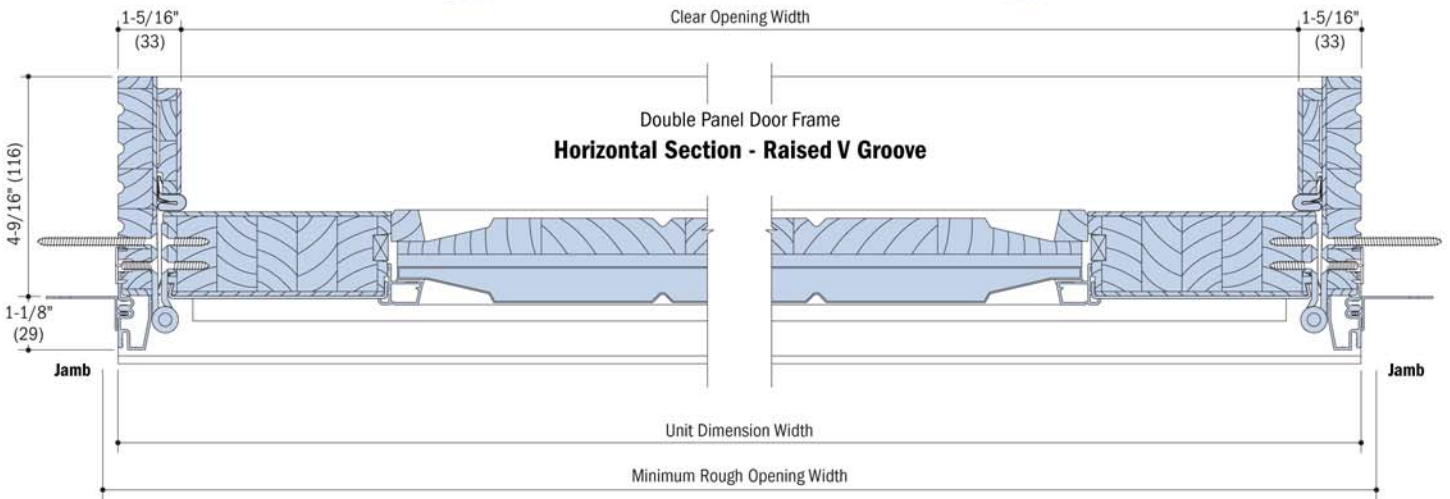

**NOTES**

Dimensions in parenthesis are millimeters.  
Drawings are not to scale.

Double Panel Door Frame  
Raised V Groove

Double Panel Door Frame  
Horizontal Section - Raised V Groove

**NOTES**

Dimensions in parenthesis are millimeters.  
Drawings are not to scale.

Double Panel Door Frame  
Raised V Groove

Double Door Frame  
**Horizontal Section - through the glass**

Panel with Decorative Insulated Glass Option

Glass with Decorative Insulated Glass Option

**NOTES**

Dimensions in parenthesis are millimeters.  
Drawings are not to scale.