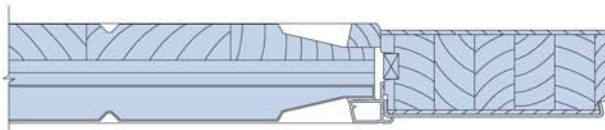

**NOTES**

Dimensions in parenthesis are millimeters.  
Drawings are not to scale.

Double Panel Door Frame  
Raised V Groove

Double Panel Door Frame  
Horizontal Section - Raised V Groove

**NOTES**

Dimensions in parenthesis are millimeters.  
Drawings are not to scale.

Double Panel Door Frame  
Raised V Groove

Double Door Frame  
**Horizontal Section - through the glass**

Panel with Decorative Insulated Glass Option

Glass with Decorative Insulated Glass Option

**NOTES**

Dimensions in parenthesis are millimeters.  
Drawings are not to scale.