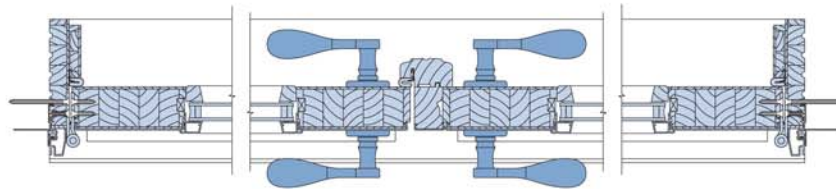

**NOTES**

Dimensions in parenthesis are millimeters.  
Drawings are not to scale.

Double Panel Door Frame  
Raised V Groove

Double Panel Door Frame  
Horizontal Section - Raised V Groove

**NOTES**

Dimensions in parenthesis are millimeters.  
Drawings are not to scale.

Double Panel Door Frame  
Raised V Groove

Double Door Frame  
**Horizontal Section - through the glass**

Panel with Decorative Insulated Glass Option

Glass with Decorative Insulated Glass Option

**NOTES**

Dimensions in parenthesis are millimeters.  
Drawings are not to scale.