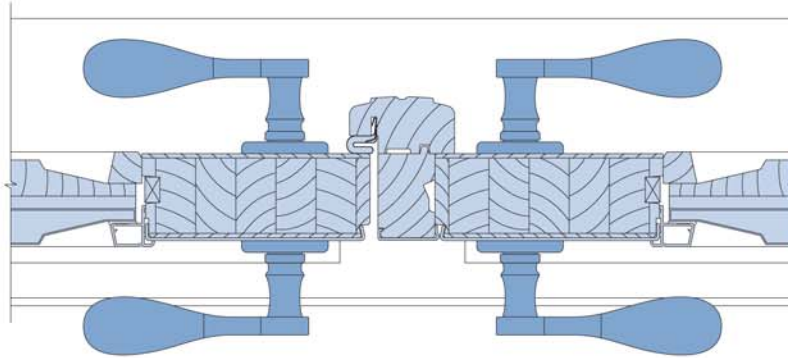

**NOTES**

Dimensions in parenthesis are millimeters.  
Drawings are not to scale.

Double Panel Door Frame  
Raised V Groove

Double Panel Door Frame  
Horizontal Section - Raised V Groove

**NOTES**

Dimensions in parenthesis are millimeters.  
Drawings are not to scale.

Double Panel Door Frame  
Raised V Groove

Double Door Frame  
**Horizontal Section - through the glass**

Panel with Decorative Insulated Glass Option

Glass with Decorative Insulated Glass Option

**NOTES**

Dimensions in parenthesis are millimeters.  
Drawings are not to scale.