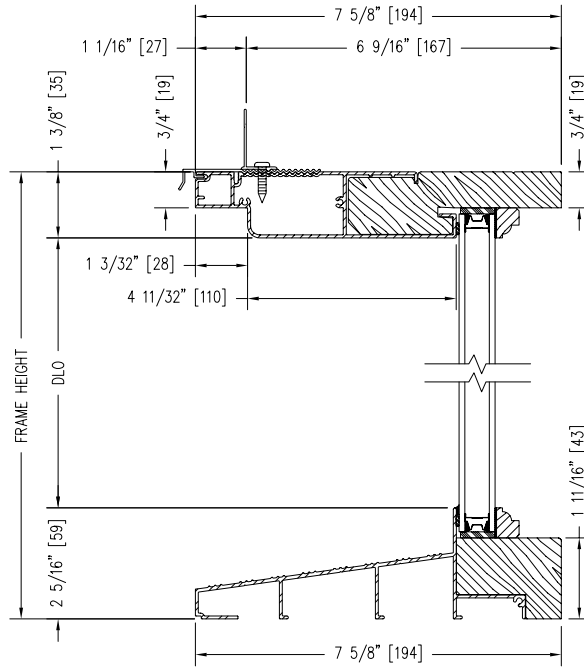

DIRECT GLAZED SIDELITE (6 9/16")

Notes:

Dynamically configure section details to your specific needs by going to EagleWindow.com, select Wintelligence. Eagle Window & Door reserves the right to change the specifications without notice.

DRAWING # AD3036
 SCALE: 3"-1'-0"
 REVISION: 2/2/09