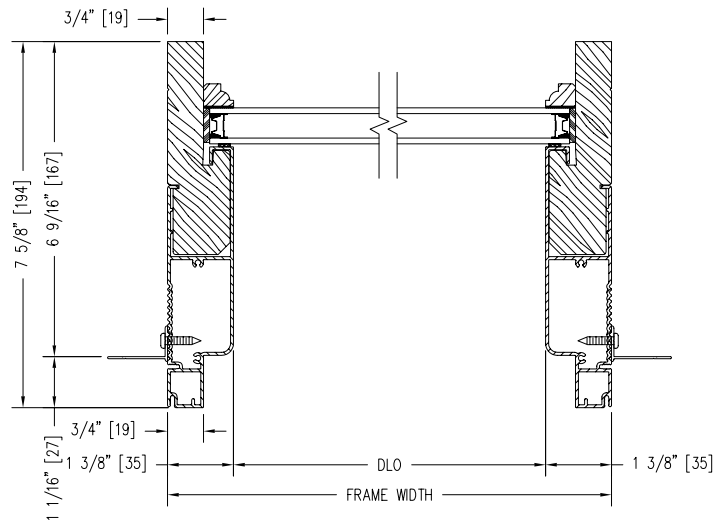

DIRECT GLAZED SIDELITE (6 9/16")

Notes:

Dynamically configure section details to your specific needs by going to EagleWindow.com, select Wintelligence. Eagle Window & Door reserves the right to change the specifications without notice.

DRAWING # AD3036
 SCALE: 3"-1'-0"
 REVISION: 2/2/09