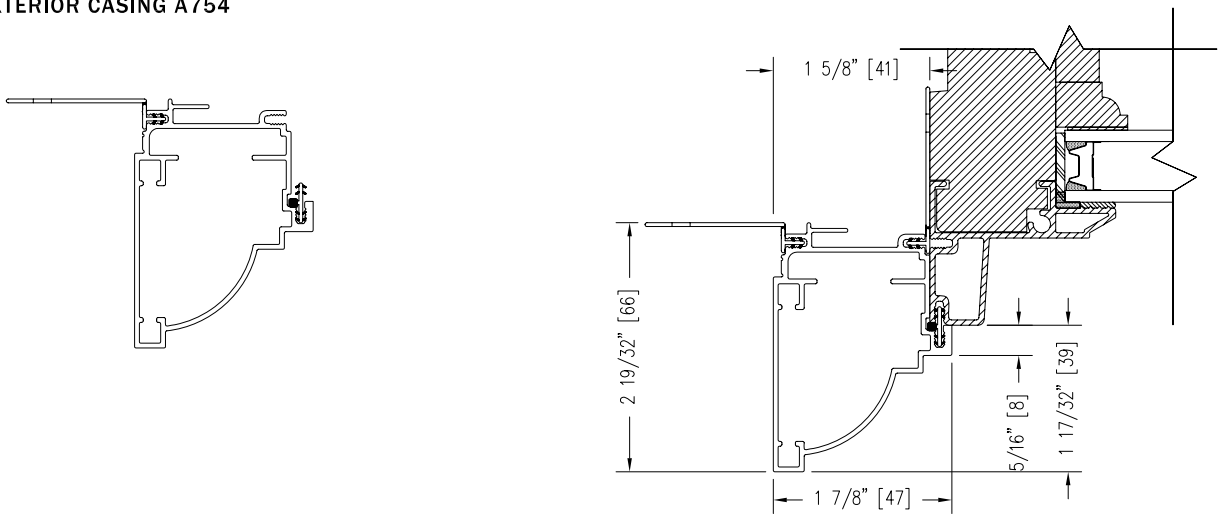

EXTERIOR CASINGS

EXTERIOR CASING A756

EXTERIOR CASING A754

EXTERIOR CASING A755

Notes:

Dynamically configure section details to your specific needs by going to EagleWindow.com, select Wintelligence. Eagle Window & Door reserves the right to change the specifications without notice.

DRAWING # AD3061
SCALE: 6"=1'-0"
REVISION: 2/2/09