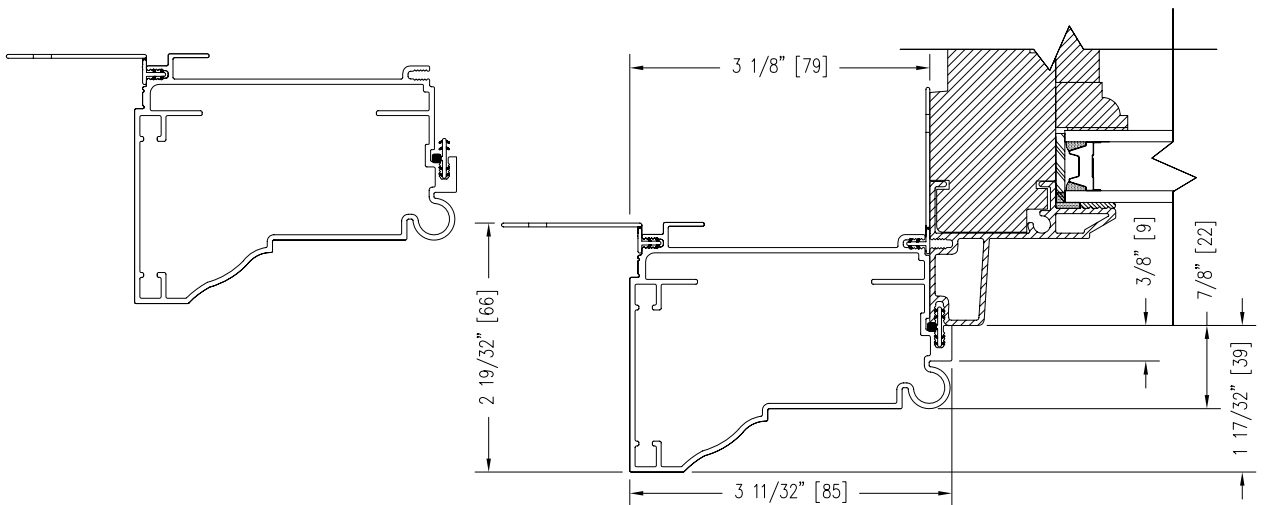

EXTERIOR CASINGS

EXTERIOR CASING A756

EXTERIOR CASING A754

EXTERIOR CASING A755

Notes:

Dynamically configure section details to your specific needs by going to EagleWindow.com, select Wintelligence. Eagle Window & Door reserves the right to change the specifications without notice.

DRAWING # AD3061
SCALE: 6"=1'-0"
REVISION: 2/2/09