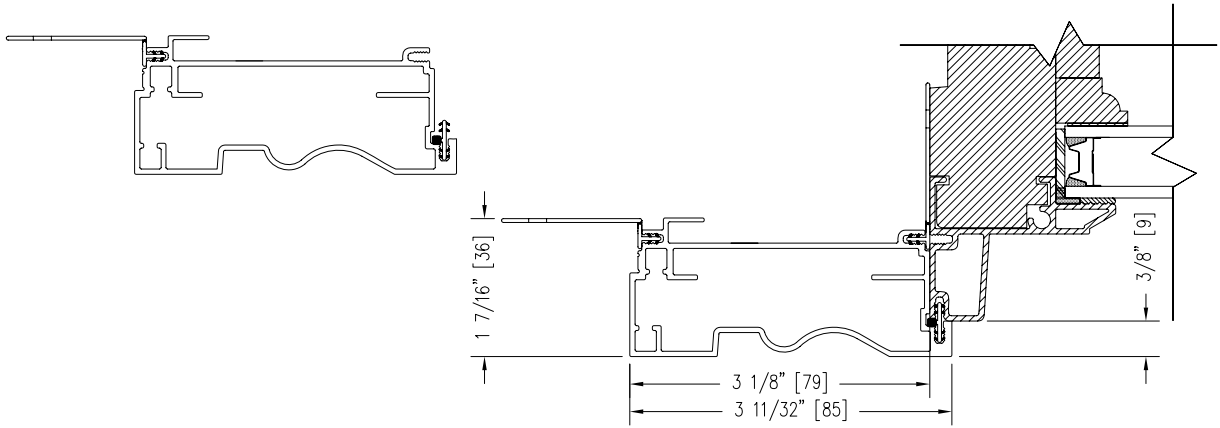

EXTERIOR CASINGS

EXTERIOR CASING A756

EXTERIOR CASING A754

EXTERIOR CASING A755

Notes:

Dynamically configure section details to your specific needs by going to EagleWindow.com, select Wintelligence. Eagle Window & Door reserves the right to change the specifications without notice.

DRAWING # AD3061
SCALE: 6"=1'-0"
REVISION: 2/2/09