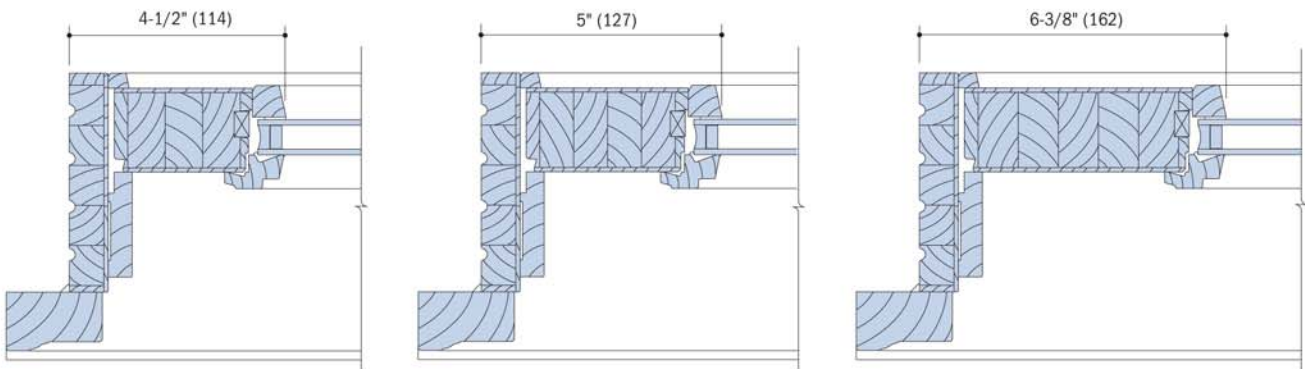

Vertical Section - Full Lite

Vertical Section - Glass Panel

NOTES

Dimensions in parenthesis are millimeters.
Drawings are not to scale.

Width Options

NOTES

Dimensions in parenthesis are millimeters.
Drawings are not to scale.