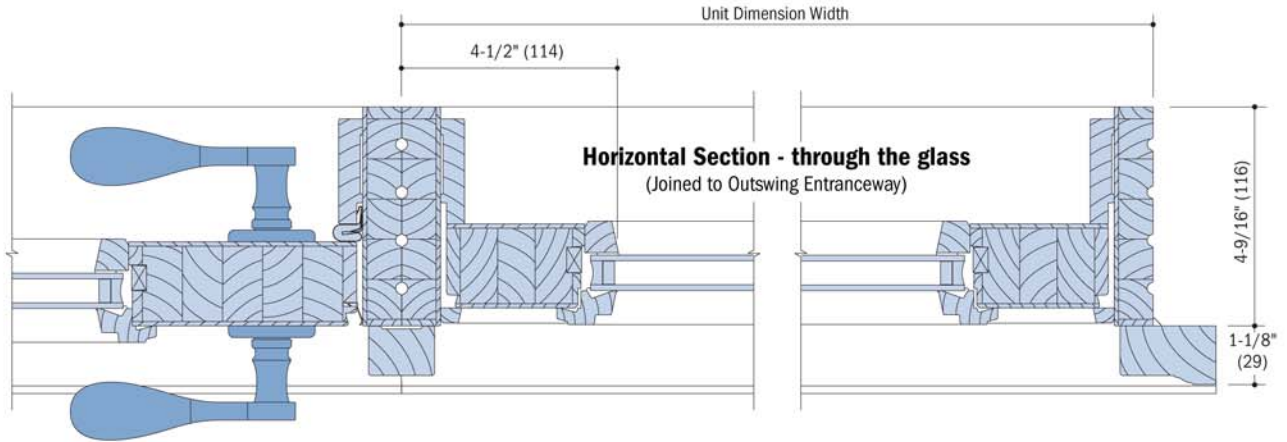

Vertical Section - Full Lite

Vertical Section - Glass Panel

NOTES

Dimensions in parenthesis are millimeters.
Drawings are not to scale.

Width Options

NOTES

Dimensions in parenthesis are millimeters.
Drawings are not to scale.