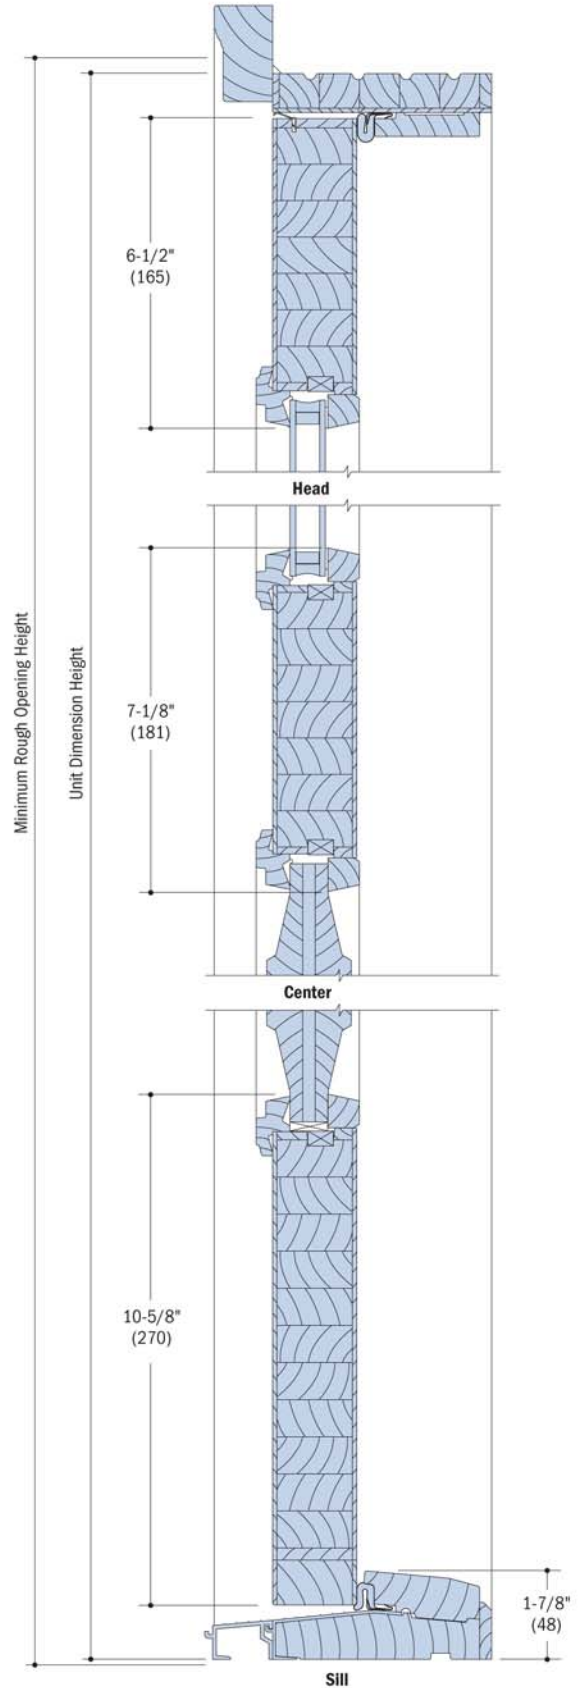

Vertical Section - Full Lite

Vertical Section - Glass Panel

NOTES

Dimensions in parenthesis are millimeters.
Drawings are not to scale.

Width Options

NOTES

Dimensions in parenthesis are millimeters.
Drawings are not to scale.