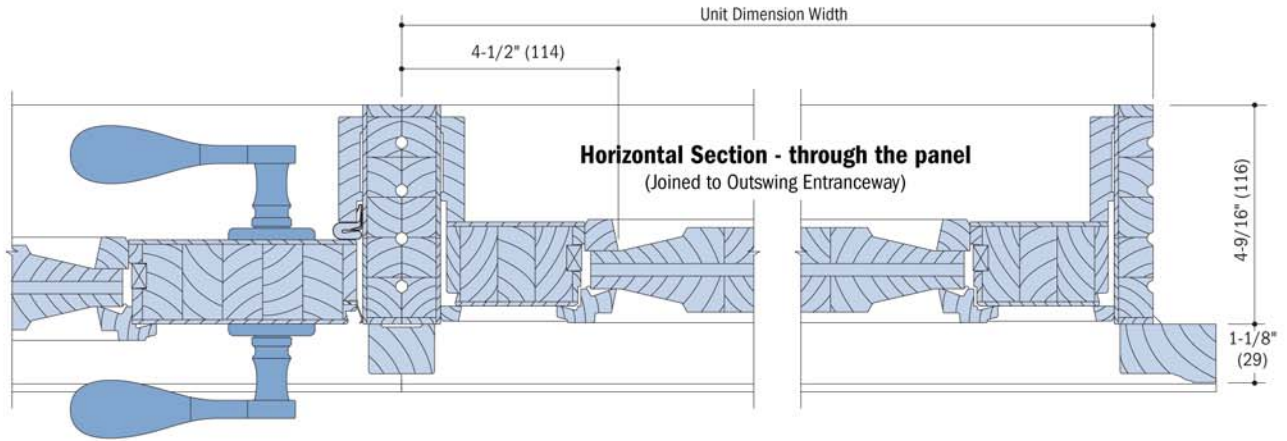

Vertical Section - Full Lite

Vertical Section - Glass Panel

NOTES

Dimensions in parenthesis are millimeters.
Drawings are not to scale.

Width Options

NOTES

Dimensions in parenthesis are millimeters.
Drawings are not to scale.