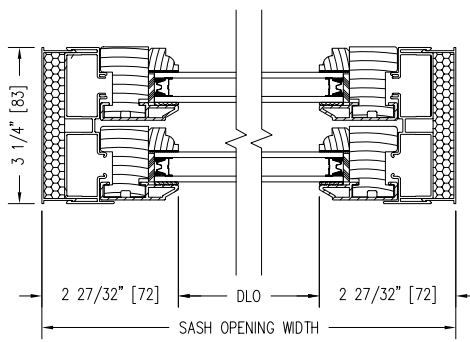

# DOUBLE HUNG REPLACEMENT SASH

**Notes:**

Dynamically configure section details to your specific needs by going to [EagleWindow.com](http://EagleWindow.com), select Wintelligence. Eagle Window & Door reserves the right to change the specifications without notice.

DRAWING # AD3012  
SCALE: 3"-1'-0"  
REVISION: 2/2/09