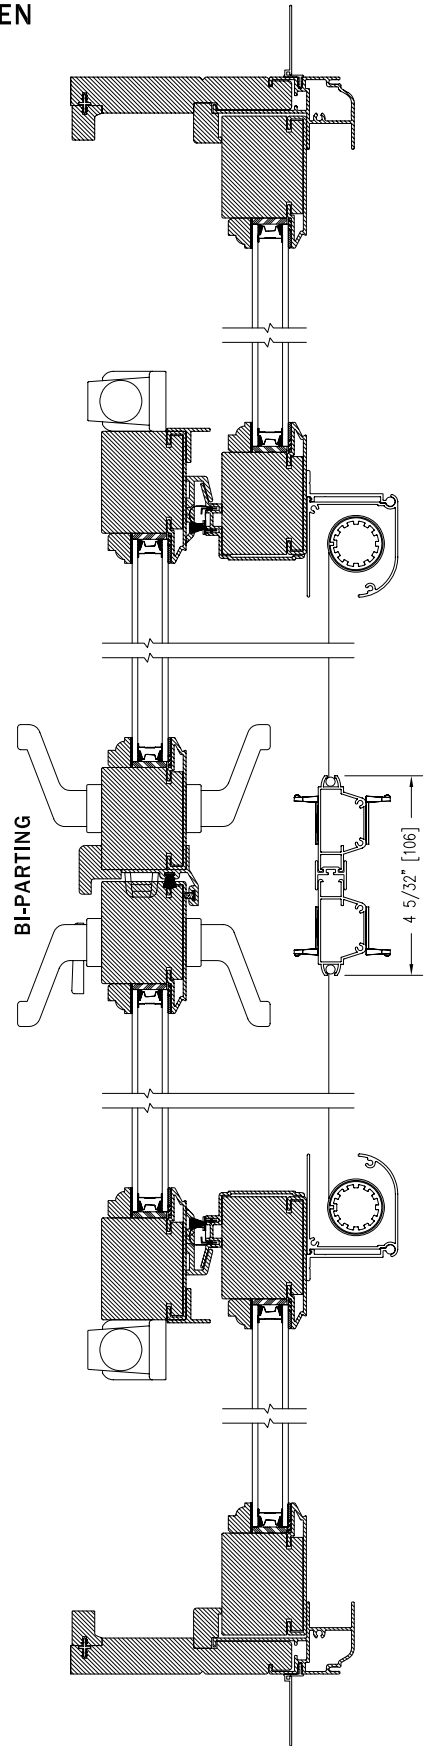

# SLIDING DOOR CONCEALED SCREEN

**Notes:**

Dynamically configure section details to your specific needs by going to [EagleWindow.com](http://EagleWindow.com), select Wintelligence. Eagle Window & Door reserves the right to change the specifications without notice.

DRAWING # AD3081  
 SCALE: 3"-1'-0"  
 REVISION: 2/2/09