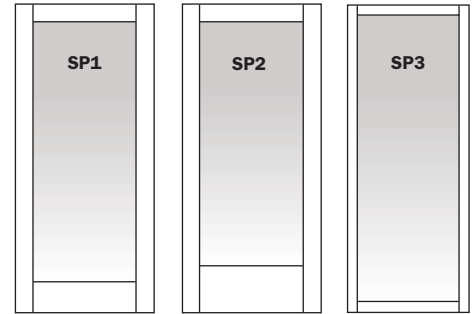

Ascent®

Sliding Door Panel Labeling System

Eagle® has added a consistent labeling configuration to our panels for your ordering ease. Scan the designs to see which one fits your needs.

Traditional Panel Options

Eagle's Ascent door panel options provide clean lines to complement a modern style. These options are an economical way to add interest to your project's design.

4 ¹/₁₆" Stiles
& Top Rail
8" Bottom Rail