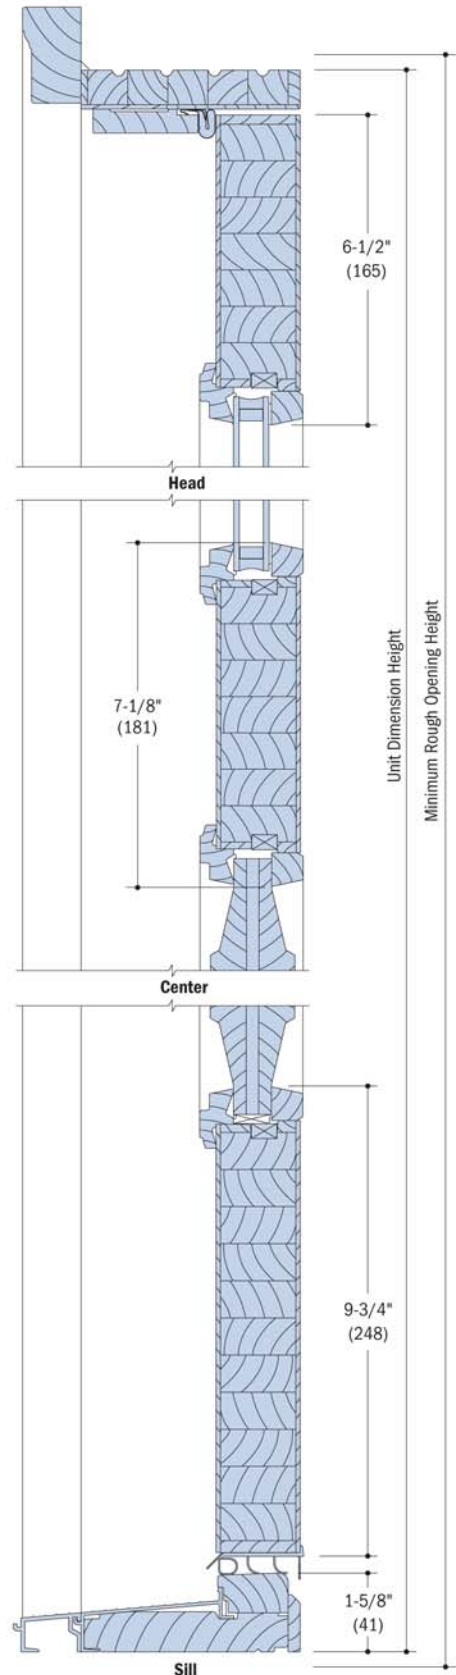

Full Lite Glass Panel

Vertical Section - Full Lite

Vertical Section - Glass Panel

NOTES

Dimensions in parenthesis are millimeters. Drawings are not to scale.

Width Options

NOTES

Dimensions in parenthesis are millimeters.
Drawings are not to scale.