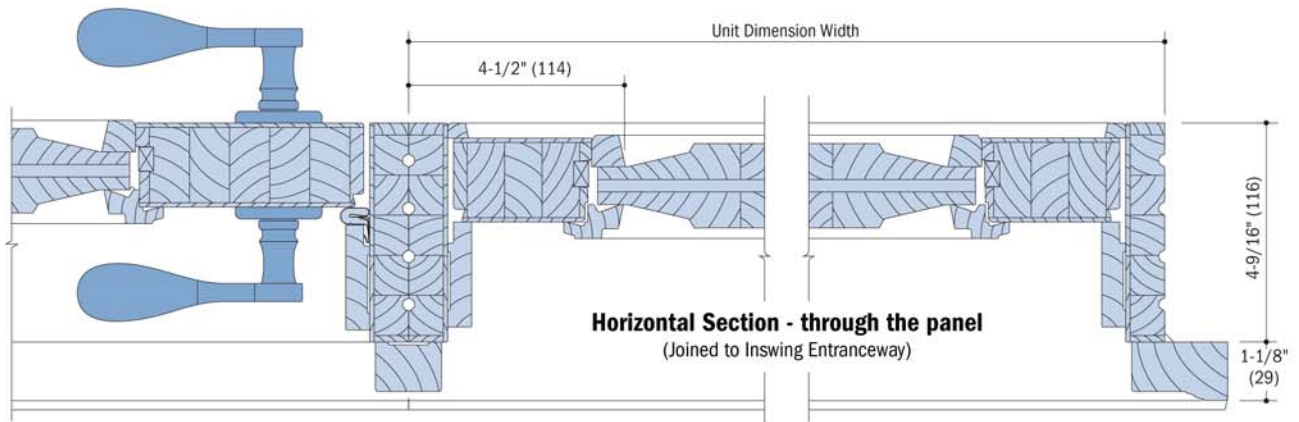

Full Lite Glass Panel

Vertical Section - Full Lite

Vertical Section - Glass Panel

NOTES

Dimensions in parenthesis are millimeters. Drawings are not to scale.

Width Options

NOTES

Dimensions in parenthesis are millimeters.
Drawings are not to scale.