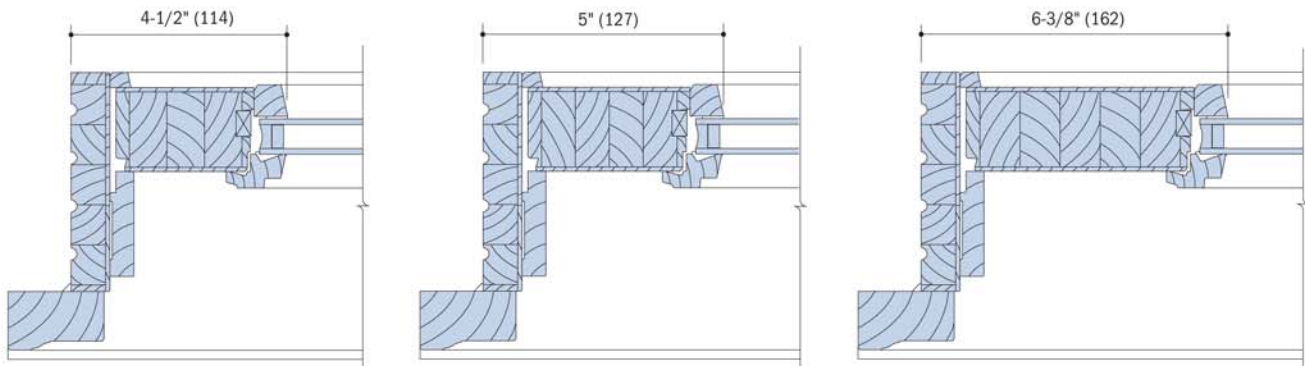

Full Lite Glass Panel

Vertical Section - Full Lite

Vertical Section - Glass Panel

NOTES

Dimensions in parenthesis are millimeters. Drawings are not to scale.

Width Options

NOTES

Dimensions in parenthesis are millimeters.
Drawings are not to scale.