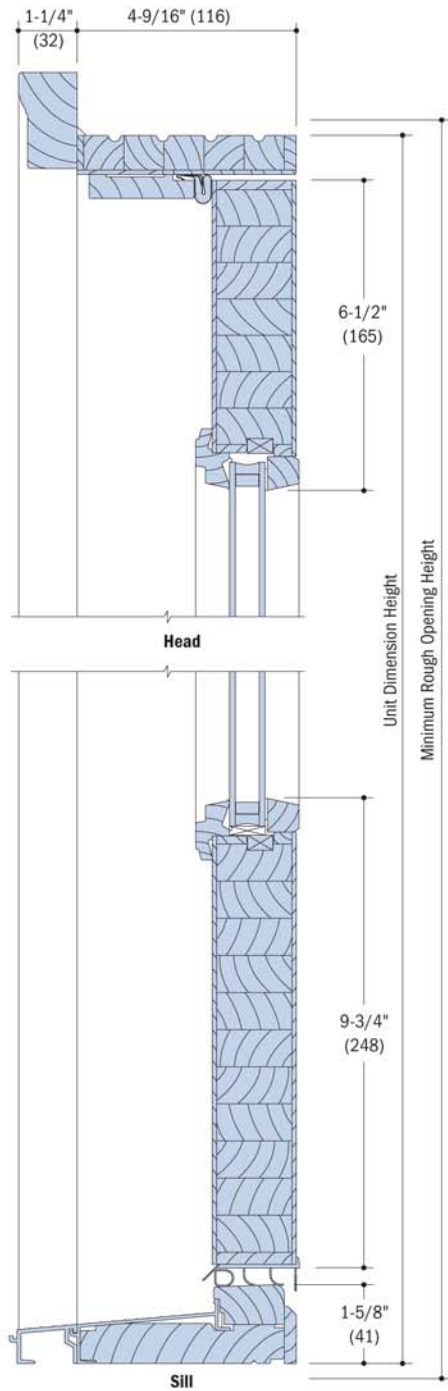

Full Lite Glass Panel

Vertical Section - Full Lite

Vertical Section - Glass Panel

NOTES

Dimensions in parenthesis are millimeters. Drawings are not to scale.

Width Options

NOTES

Dimensions in parenthesis are millimeters.
Drawings are not to scale.