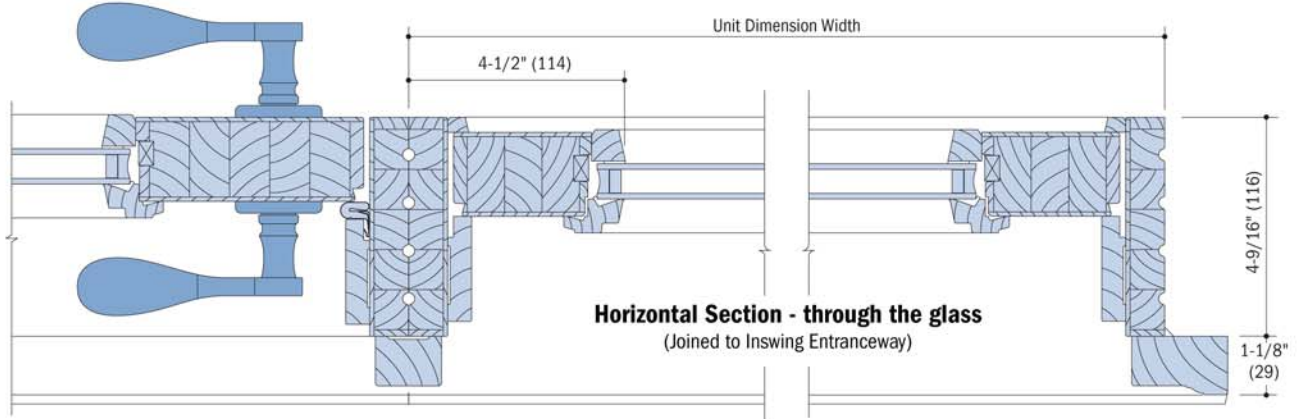

Full Lite Glass Panel

Vertical Section - Full Lite

Vertical Section - Glass Panel

NOTES

Dimensions in parenthesis are millimeters. Drawings are not to scale.

Width Options

NOTES

Dimensions in parenthesis are millimeters.
Drawings are not to scale.